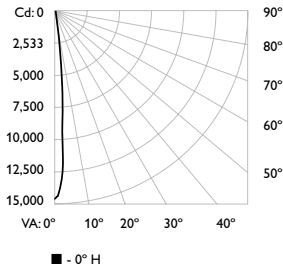

¶ Lumen maintenance figures are based on lifetime prediction graphs supplied by LED source manufacturers. Whenever possible, figures use measurements that comply with IES LM-80-08 testing procedures. In accordance with TM-21-11, Reported values represent the interpolated value based on six times the LM-80-08 total test duration (in hours). Calculated values represent time durations that exceed six times the total test duration.

Dimensions

Photometrics, 8° native (no spread lens)

Photometric data is based on test results from an independent NIST traceable testing lab. IES data is available at www.colorkinetics.com/support/ies.

Beam Angle	8°
LED	RGB
Lumens	498
Efficacy (lm/W)	24.4

Illuminance at Distance

	Center Beam fc	Beam Width
4.0 ft	910 fc	0.6 ft
8.0 ft	228 fc	1.2 ft
12.0 ft	101 fc	1.8 ft
16.0 ft	57 fc	2.4 ft
20.0 ft	36 fc	3.0 ft
24.0 ft	25 fc	3.6 ft

■ Beam Spread: 8.7°

Polar Candela Distribution