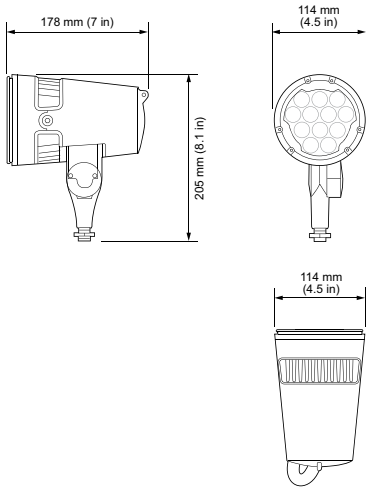

Dimensions

Photometrics, 8° native (no spread lens)

Photometric data is based on test results from an independent NIST traceable testing lab. IES data is available at www.colorkinetics.com/support/ies.

Beam Angle	8°
LED	RGB
Lumens	498
Efficacy (lm/W)	24.4

Illuminance at Distance

	Center Beam fc	Beam Width
4.0 ft	910 fc	0.6 ft
8.0 ft	228 fc	1.2 ft
12.0 ft	101 fc	1.8 ft
16.0 ft	57 fc	2.4 ft
20.0 ft	36 fc	3.0 ft
24.0 ft	25 fc	3.6 ft

■ Beam Spread: 8.7°