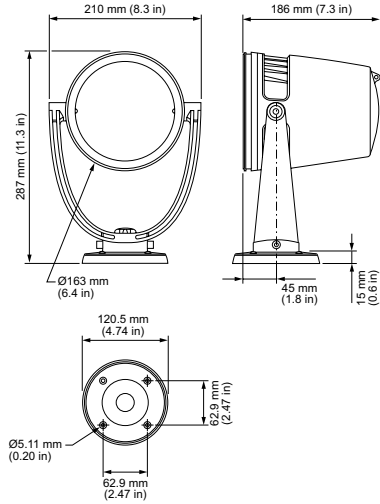

## Physical

Dimensions (Height x Width x Depth)	287 x 210 x 186 mm (11.3 x 8.3 x 7.3 in)
Weight	5.5 kg (12.1 lb)
Effective Projected Area (EPA)	0.026 m <sup>2</sup> (0.28 ft <sup>2</sup> ) (Luminaire plus Full Glare Shield)
Housing Material	Die-cast aluminium, powder-coated finish
Lens	Clear tempered glass
Luminaire Connections	1.8 m (6 ft) unified power/data cable

## Luminaire Run Lengths

To calculate luminaire run lengths and total power consumption for your specific installation, download the Configuration Calculator from [www.colorkinetics.com/support/install\\_tool/](http://www.colorkinetics.com/support/install_tool/)

# Dimensions