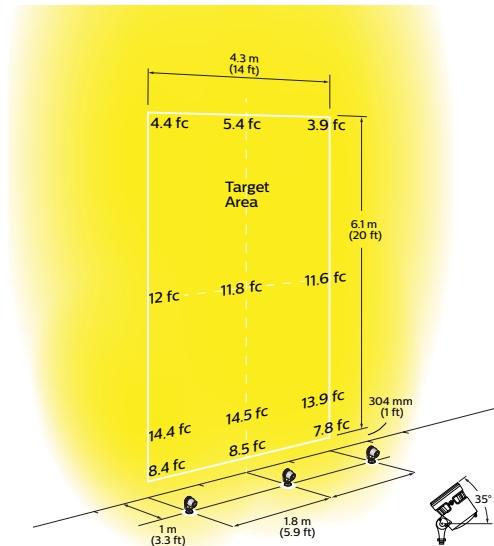

## Physical

Dimensions (Height x Width x Depth)	287 x 210 x 186 mm (11.3 x 8.3 x 7.3 in)
Weight	5.5 kg (12.1 lb)
Effective Projected Area (EPA)	0.026 m <sup>2</sup> (0.28 ft <sup>2</sup> ) (Luminaire plus Full Glare Shield)
Housing Material	Die-cast aluminium, powder-coated finish
Lens	Clear tempered glass
Luminaire Connections	1.8 m (6 ft) unified power/data cable

# Dimensions

### Polar Candela Distribution

	0	22.5	45	67.5	90
0	725	725	725	725	725
5	1035	1002	926	830	730
15	2873	2548	1786	1143	739
25	12286	7466	1928	841	576
35	113	155	189	95	168
45	55	48	35	27	27
55	24	22	17	18	15
65	24	10	10	13	10
75	23	6	5	6	5
85	0	1	2	0	1
90	0	1	1	1	1

eW Burst Powercore gen4, OptiField Notes. Although this luminaire is designed to meet a large number of installation needs, specifically wall heights, we recommend using a measurement area like the example with a measurement grid of 610 mm (2 ft) or smaller. This approach will help you consistently create simulations that match mock-ups. In order to achieve the highest delivered illuminance and maximum level of uniformity, we recommend aiming the luminaire at a 35° rotation.