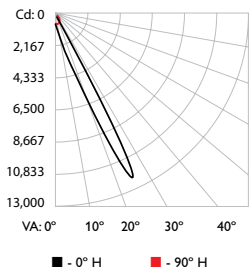

Polar Candela Distribution

	0	22.5	45	67.5	90
0	725	725	725	725	725
5	1035	1002	926	830	730
15	2873	2548	1786	1143	739
25	12286	7466	1928	841	576
35	113	155	189	95	168
45	55	48	35	27	27
55	24	22	17	18	15
65	24	10	10	13	10
75	23	6	5	6	5
85	0	1	2	0	1
90	0	1	1	1	1

Zonal Lumen

Zone	Lumens	% Luminaire
0-30	1,228.5	84.5%
0-40	1,370.7	94.3%
0-60	1,425.5	98.1%
60-90	21.1	1.5%
70-100	9.5	0.7%
90-120	2.0	0.1%
0-90	1,446.6	99.5%
90-180	6.6	0.5%
0-180	1,453.2	100.0%

For lux multiply fc by 10.7