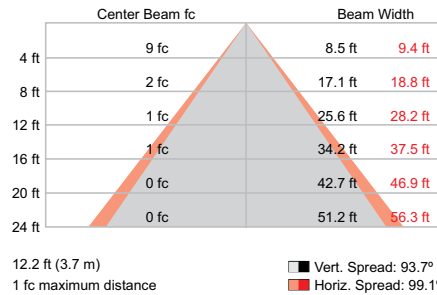

Illuminance at Distance

Coefficients of Utilization - Zonal Cavity Method

Effective Floor Cavity Reflectance: 20%

RC	80			70			50			30			10			0		
Rw	70	50	30	10	70	50	30	10	50	30	10	50	30	10	50	30	10	0
0	119	119	119	119	116	116	116	116	111	111	111	111	111	111	106	106	106	101
1	108	104	100	96	106	101	98	94	97	94	91	93	90	88	89	87	85	83
2	99	91	84	79	96	89	83	78	85	80	76	82	78	74	79	75	72	70
3	91	80	72	66	88	79	71	65	78	69	64	73	67	63	70	65	62	59
4	83	71	63	56	81	70	62	56	67	60	55	65	59	54	63	58	53	51
5	77	64	55	49	75	63	55	48	61	53	48	59	52	47	57	51	47	45
6	71	58	49	43	69	57	49	43	55	48	42	53	47	42	52	46	41	39
7	66	53	44	38	64	52	44	38	50	43	37	49	42	37	47	41	37	35
8	61	48	40	34	60	47	39	34	46	39	34	45	38	33	44	38	33	31
9	57	44	36	31	56	44	36	31	42	35	30	41	35	30	40	34	30	28
10	54	41	33	28	53	40	33	28	39	32	28	38	32	28	37	32	27	26