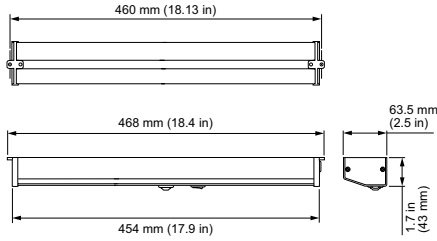

## Physical

Dimensions (Height x Width x Depth)	43 x 468 x 63.5 mm (1.7 x 18.4 x 2.5 in)
Weight	0.91 kg (2 lb)
Housing Material	White painted metal
Lens	Translucent polycarbonate
Luminaire Connections	Standard wall plug

# Dimensions