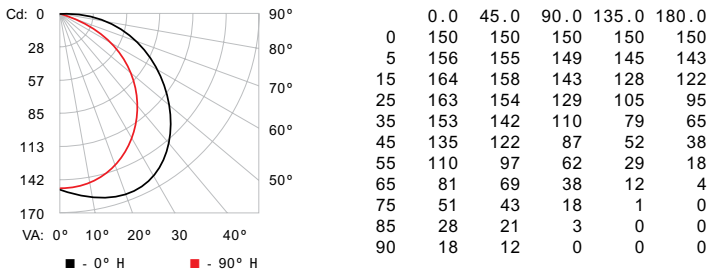

Polar Candela Distribution

Zonal Lumen

ZONE	LUMENS	%FIXT
0- 30	114	29.7
0- 40	182	47.6
0- 60	306	79.8
0- 90	380	99.2
90-120	3	0.8
90-130	3	0.8
90-150	3	0.8
90-180	3	0.8
0-180	383	100.0

For lux multiply fc by 10.7