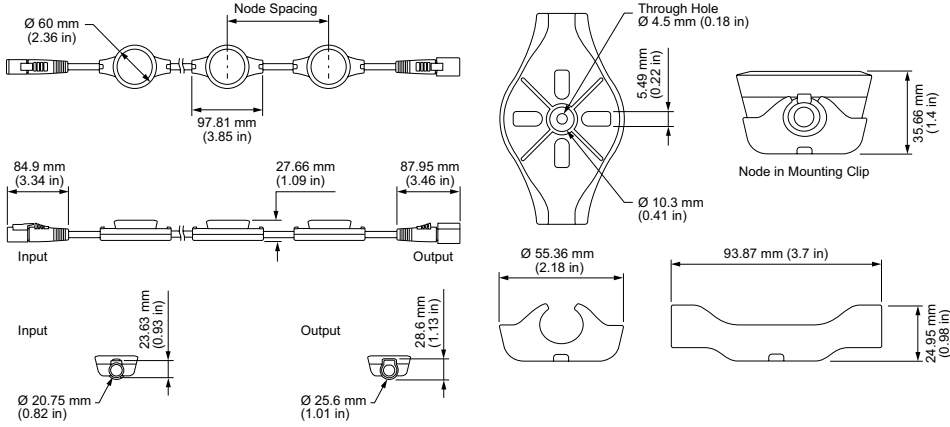

Dimensions

Photometrics, all channels full on

Photometric data is based on test results from an independent NIST traceable testing lab. IES data is available at www.colorkinetics.com/support/ies.

Viewing Angle	140°
LEDs	All channels full on
Lumens Per Node (all channels full on)	111
Efficacy (lm/W) per node	44.4

Illuminance at Distance

	Center Beam fc	Beam Width
4 ft	2.66 fc	11.8 ft 11.9 ft
8 ft	0.66 fc	23.6 ft 23.9 ft
12 ft	0.30 fc	35.5 ft 35.8 ft
16 ft	0.17 fc	47.3 ft 47.7 ft
20 ft	0.11 fc	59.1 ft 59.6 ft
24 ft	0.07 fc	70.9 ft 71.6 ft

6.5 ft (2 m) ■ Vert. Spread: 111.8°
1 fc maximum distance ■ Horiz. Spread: 112.3°