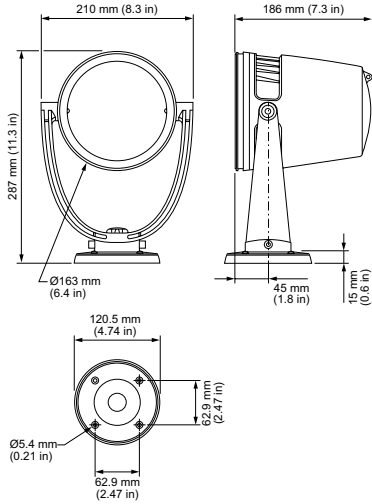

Lumen Maintenance

Threshold [§]	Ambient Temperature	Reported [¶]	Calculated [¶]
L ₅₀	25 °C	100,000	
	50 °C	90,000	

Physical

Dimensions (Height x Width x Depth)	250 x 114 x 178 mm (9.85 x 4.5 x 7.0 in)
Weight	3.9 kg (8.7 lb)
Housing Material	Die-cast aluminium, powder-coated finish
Lens	Tempered glass
Luminaire Connections	1.8 m (6 ft) unified power/data cable with flying leads

Dimensions

Photometrics, 10° x 41° asymmetric spread lens

Photometric data is based on test results from an independent NIST traceable testing lab. IES data is available at www.colorkinetics.com/support/ies.