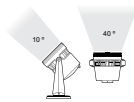

Photometrics, 10° x 41° asymmetric spread lens

Photometric data is based on test results from an independent NIST traceable testing lab. IES data is available at www.colorkinetics.com/support/ies.

Beam Angle	10° x 41°
LED	RGB
Lumens	432
Efficacy (lm/W)	21.3