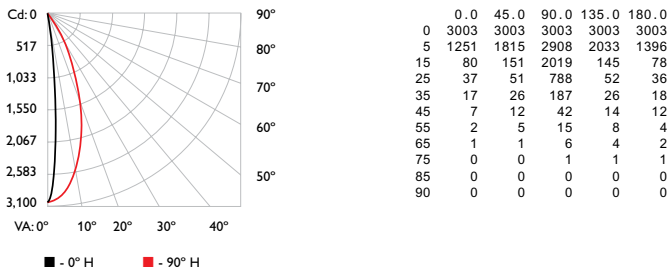

[¶] Lumen maintenance figures are based on lifetime prediction graphs supplied by LED source manufacturers. Whenever possible, figures use measurements that comply with IES LM-80-08 testing procedures. In accordance with TM-21-11, Reported values represent the interpolated value based on six times the LM-80-08 total test duration (in hours). Calculated values represent time durations that exceed six times the total test duration.

Dimensions

Photometrics, 10° x 41° asymmetric spread lens

Photometric data is based on test results from an independent NIST traceable testing lab. IES data is available at www.colorkinetics.com/support/ies.

Beam Angle	10° x 41°
LED	RGB
Lumens	432
Efficacy (lm/W)	21.3

Polar Candela Distribution

Zonal Lumen

ZONE	LUMENS	%FIXT
0- 30	381	88.2
0- 40	410	94.8
0- 60	429	99.3
0- 90	432	100.0
90-180	0	0.0
0-180	432	100.0