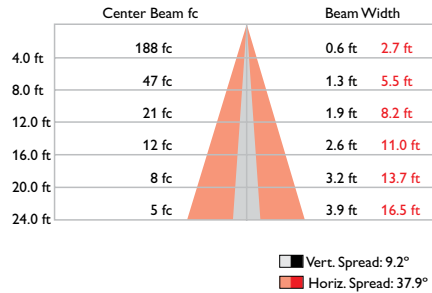

Dimensions

Photometrics, 10° x 41° asymmetric spread lens

Photometric data is based on test results from an independent NIST traceable testing lab. IES data is available at www.colorkinetics.com/support/ies.

Beam Angle	10° x 41°
LED	RGB
Lumens	432
Efficacy (lm/W)	21.3

Polar Candela Distribution

Zonal Lumen

ZONE	LUMENS	%FIXT
0- 30	381	88.2
0- 40	410	94.8
0- 60	429	99.3
0- 90	432	100.0
90-180	0	0.0
0-180	432	100.0

Illuminance at Distance

Coefficients of Utilization - Zonal Cavity Method

RC	Effective Floor Cavity Reflectance: 20%																	
	80			70			50			30			10			0		
RW	70	50	30	10	70	50	30	10	50	30	10	50	30	10	50	30	10	0
0	119119119119	116116116116	1111111111	106106106	102102102	100												
1	115112110109	112110109107	106105104	103102101	99 98 98	96												
2	111107103101	108105102100	102 99 97	99 97 95	96 95 93	92												
3	107102 98 95	105100 97 94	98 95 92	95 93 91	93 91 90	88												
4	103 97 93 90	101 96 92 89	94 91 88	92 89 87	90 88 86	85												
5	100 93 89 85	98 92 88 85	91 87 84	89 86 84	88 85 83	82												
6	96 90 85 82	95 89 85 82	88 84 81	86 83 81	85 82 80	79												
7	93 86 82 79	92 86 82 79	85 81 78	84 80 78	83 80 77	76												
8	91 84 79 76	90 83 79 76	82 78 76	81 78 75	80 77 75	74												
9	88 81 77 74	87 81 76 74	80 76 73	79 76 73	78 75 73	72												
10	86 79 74 71	85 78 74 71	77 74 71	77 73 71	76 73 71	70												