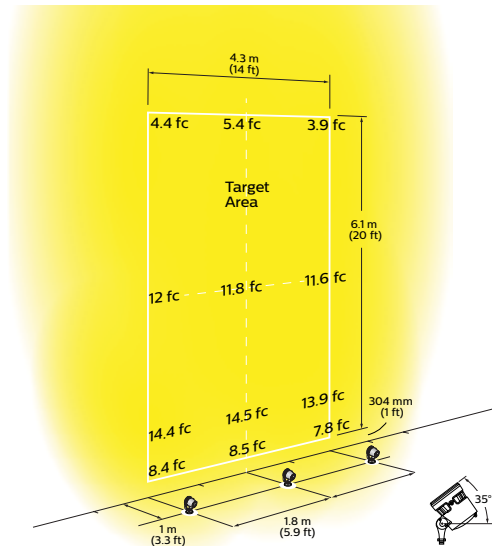

## Physical

Dimensions (Height x Width x Depth)	287 x 210 x 186 mm (11.3 x 8.3 x 7.3 in)
Weight	5.5 kg (12.1 lb)
Effective Projected Area (EPA)	0.026 m <sup>2</sup> (0.28 ft <sup>2</sup> ) (Luminaire plus Full Glare Shield)
Housing Material	Die-cast aluminium, powder-coated finish
Lens	Clear tempered glass
Luminaire Connections	1.8 m (6 ft) unified power/data cable

# Dimensions

### Polar Candela Distribution

	0	22.5	45	67.5	90
0	725	725	725	725	725
5	1035	1002	926	830	730
15	2873	2548	1786	1143	739
25	12286	7466	1928	841	576
35	113	155	189	95	168
45	55	48	35	27	27
55	24	22	17	18	15
65	24	10	10	13	10
75	23	6	5	6	5
85	0	1	2	0	1
90	0	1	1	1	1

eW Burst Powercore gen4, OptiField Notes. Although this luminaire is designed to meet a large number of installation needs, specifically wall heights, we recommend using a measurement area like the example with a measurement grid of 610 mm (2 ft) or smaller. This approach will help you consistently create simulations that match mock-ups. In order to achieve the highest delivered illuminance and maximum level of uniformity, we recommend aiming the luminaire at a 35° rotation.