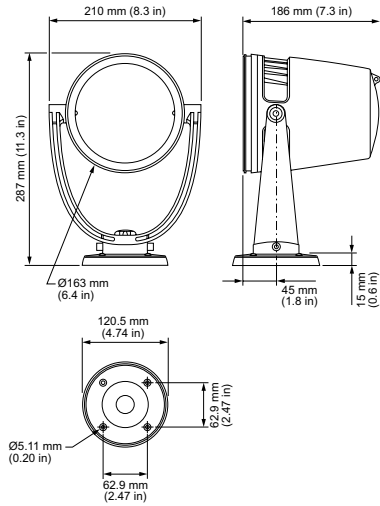

## Physical

Dimensions (Height x Width x Depth)	287 x 210 x 186 mm (11.3 x 8.3 x 7.3 in)
Weight	5.5 kg (12.1 lb)
Effective Projected Area (EPA)	0.026 m <sup>2</sup> (0.28 ft <sup>2</sup> ) (Luminaire plus Full Glare Shield)
Housing Material	Die-cast aluminium, powder-coated finish
Lens	Clear tempered glass
Luminaire Connections	1.8 m (6 ft) unified power/data cable

## Luminaire Run Lengths

To calculate luminaire run lengths and total power consumption for your specific installation, download the Configuration Calculator from [www.colorkinetics.com/support/install\\_tool/](http://www.colorkinetics.com/support/install_tool/)

# Dimensions