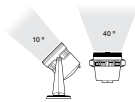

Photometrics, 10° x 41° asymmetric spread lens

Photometric data is based on test results from an independent NIST traceable testing lab. IES data is available at www.colorkinetics.com/support/ies.

Beam Angle	10° x 41°
LED	RGB
Lumens	432
Efficacy (lm/W)	21.3