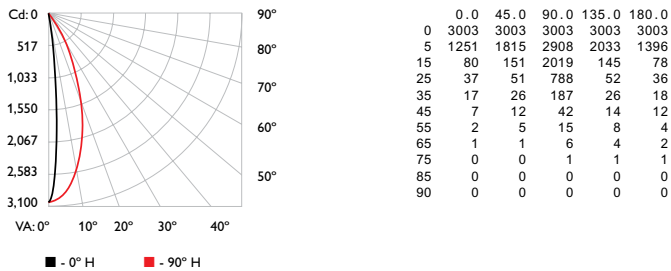

¶ Lumen maintenance figures are based on lifetime prediction graphs supplied by LED source manufacturers. Whenever possible, figures use measurements that comply with IES LM-80-08 testing procedures. In accordance with TM-21-11, Reported values represent the interpolated value based on six times the LM-80-08 total test duration (in hours). Calculated values represent time durations that exceed six times the total test duration.

Dimensions

Photometrics, 10° x 41° asymmetric spread lens

Photometric data is based on test results from an independent NIST traceable testing lab. IES data is available at www.colorkinetics.com/support/ies.

Beam Angle	10° x 41°
LED	RGB
Lumens	432
Efficacy (lm/W)	21.3

Polar Candela Distribution

Illuminance at Distance

Coefficients of Utilization - Zonal Cavity Method

RC	Effective Floor Cavity Reflectance: 20%											
	80		70		50		30		10		0	
RW	70	50	30	10	70	50	30	10	50	30	10	0
0	119119119119	116116116116	1111111111	106106106	102102102	100						
1	115112110109	112110109107	106105104	103102101	99 98 98	96						
2	111107103101	108105102100	102 99 97	99 97 95	96 95 93	92						
3	107102 98 95	105100 97 94	98 95 92	95 93 91	93 91 90	88						
4	103 97 93 90	101 96 92 89	94 91 88	92 89 87	90 88 86	85						
5	100 93 89 85	98 92 88 85	91 87 84	89 86 84	88 85 83	82						
6	96 90 85 82	95 89 85 82	88 84 81	86 83 81	85 82 80	79						
7	93 86 82 79	92 86 82 79	85 81 78	84 80 78	83 80 77	76						
8	91 84 79 76	90 83 79 76	82 78 76	81 78 75	80 77 75	74						
9	88 81 77 74	87 81 76 74	80 76 73	79 76 73	78 75 73	72						
10	86 79 74 71	85 78 74 71	77 74 71	77 73 71	76 73 71	70						