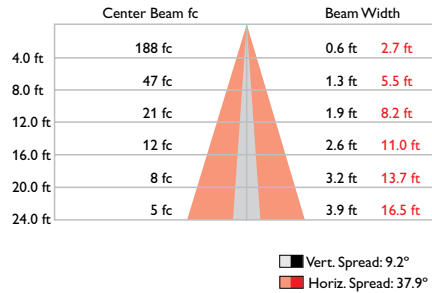

¶ Lumen maintenance figures are based on lifetime prediction graphs supplied by LED source manufacturers. Whenever possible, figures use measurements that comply with IES LM-80-08 testing procedures. In accordance with TM-21-11, Reported values represent the interpolated value based on six times the LM-80-08 total test duration (in hours). Calculated values represent time durations that exceed six times the total test duration.

Dimensions

Photometrics, 10° x 41° asymmetric spread lens

Photometric data is based on test results from an independent NIST traceable testing lab. IES data is available at www.colorkinetics.com/support/ies.

Beam Angle	10° x 41°
LED	RGB
Lumens	432
Efficacy (lm/W)	21.3

Polar Candela Distribution

Illuminance at Distance

Coefficients of Utilization - Zonal Cavity Method

RC	Effective Floor Cavity Reflectance: 20%											
	80		70		50		30		10		0	
RW	70	50	30	10	70	50	30	10	50	30	10	0
0	119119119119	116116116116	1111111111	106106106	102102102	100						
1	115112110109	112110109107	106105104	103102101	99 98 98	96						
2	111107103101	108105102100	102 99 97	99 97 95	96 95 93	92						
3	107102 98 95	105100 97 94	98 95 92	95 93 91	93 91 90	88						
4	103 97 93 90	101 96 92 89	94 91 88	92 89 87	90 88 86	85						
5	100 93 89 85	98 92 88 85	91 87 84	89 86 84	88 85 83	82						
6	96 90 85 82	95 89 85 82	88 84 81	86 83 81	85 82 80	79						
7	93 86 82 79	92 86 82 79	85 81 78	84 80 78	83 80 77	76						
8	91 84 79 76	90 83 79 76	82 78 76	81 78 75	80 77 75	74						
9	88 81 77 74	87 81 76 74	80 76 73	79 76 73	78 75 73	72						
10	86 79 74 71	85 78 74 71	77 74 71	77 73 71	76 73 71	70						