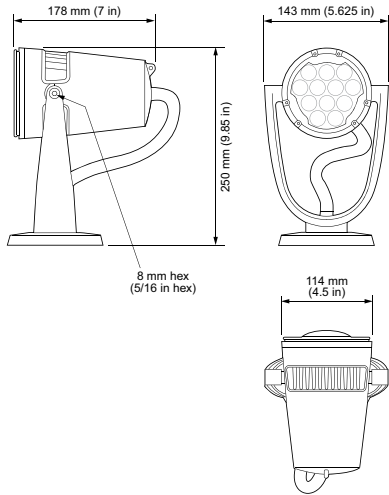

Lumen Maintenance

Threshold§	Ambient Temperature	Reported¶	Calculated¶
L ₅₀	25 °C	100,000	
	50 °C	90,000	

Physical

Dimensions (Height x Width x Depth)	250 x 114 x 178 mm (9.85 x 4.5 x 7.0 in)
--	--

Weight	3.9 kg (8.7 lb)
--------	-----------------

Housing Material	Die-cast aluminium, powder-coated finish
------------------	--

Lens	Tempered glass
------	----------------

Luminaire Connections	1.8 m (6 ft) unified power/data cable with flying leads
-----------------------	---

Humidity	0 to 95%, non-condensing
----------	--------------------------

Luminaire Run Lengths

To calculate luminaire run lengths and total power consumption for your specific installation, download the Configuration Calculator from www.colorkinetics.com/support/install_tool/

Dimensions

Photometrics, 10° x 41° asymmetric spread lens

Photometric data is based on test results from an independent NIST traceable testing lab. IES data is available at www.colorkinetics.com/support/ies.