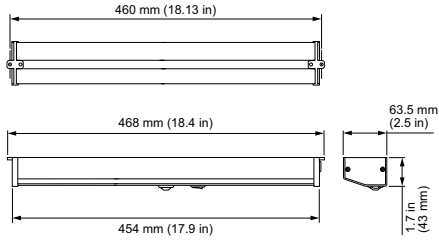

## Physical

Dimensions (Height x Width x Depth)	43 x 468 x 63.5 mm (1.7 x 18.4 x 2.5 in)
Weight	0.91 kg (2 lb)
Housing Material	White painted metal
Lens	Translucent polycarbonate
Luminaire Connections	Standard wall plug

# Dimensions