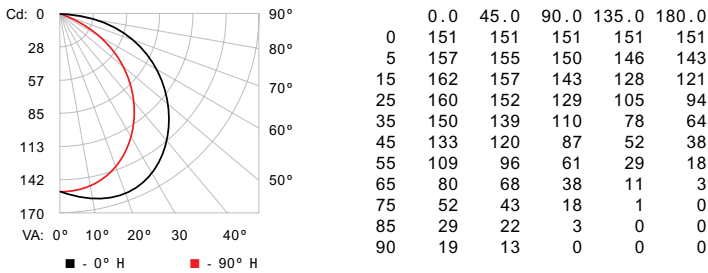

Polar Candela Distribution

Zonal Lumen

ZONE	LUMENS	%FIXT
0- 30	113	29.8
0- 40	181	47.6
0- 60	303	79.7
0- 90	377	99.1
90-120	3	0.9
90-130	3	0.9
90-150	3	0.9
90-180	3	0.9
0-180	381	100.0

For lux multiply fc by 10.7