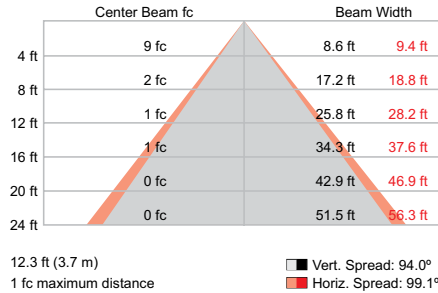

Illuminance at Distance

Coefficients of Utilization - Zonal Cavity Method

Effective Floor Cavity Reflectance: 20%

RC	80			70			50			30			10			0
Rw	70	50	30	10	70	50	30	10	50	30	10	50	30	10	0	
0	119	119	119	119	116	116	116	116	111	111	111	111	111	111	101	
1	108	104	99	96	106	101	97	94	97	94	91	93	90	88	89	
2	99	91	84	78	96	89	83	77	85	80	76	82	77	74	79	
3	91	80	72	66	88	79	71	65	75	69	64	73	67	63	70	
4	83	71	63	56	81	70	62	56	67	60	55	65	59	54	63	
5	77	64	55	49	75	63	55	48	61	53	48	59	52	47	57	
6	71	58	49	43	69	57	49	43	55	48	42	53	47	42	52	
7	66	53	44	38	64	52	44	38	50	43	37	49	42	37	47	
8	61	48	40	34	60	47	39	34	46	39	34	45	38	33	44	
9	58	44	36	31	56	44	36	31	42	35	30	41	35	30	40	
10	54	41	33	28	53	40	33	28	39	32	28	38	32	28	37