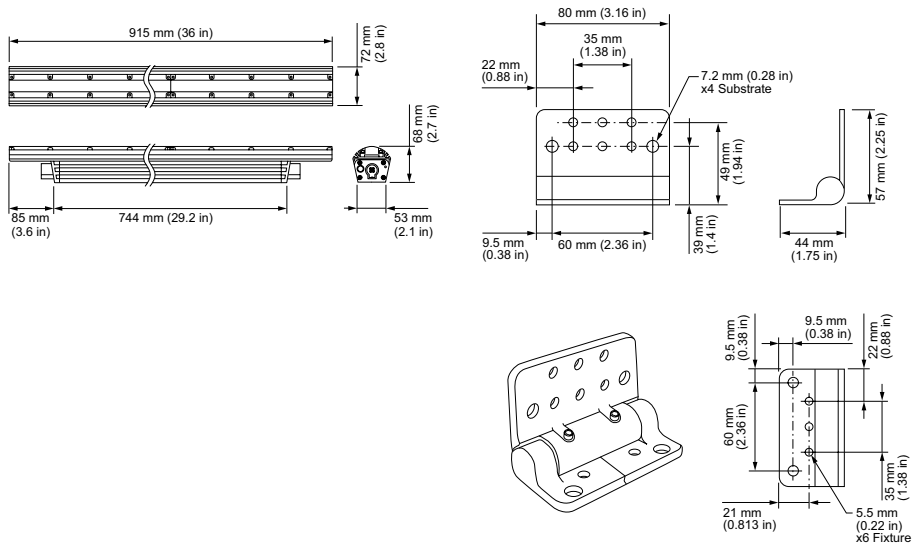

Dimensions

For help estimating the light output and distribution of eColor lighting luminaires, please contact Color Kinetics Applications Engineering Services at <http://www.lighting.philips.com/support/connect/contact-us>.