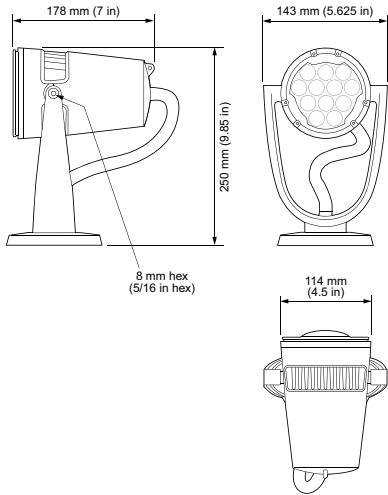

## Physical

Dimensions 250 x 114 x 178 mm (9.85 x 4.5 x 7.0 in)  
(Height x Width x Depth)

Weight 3.9 kg (8.7 lb)

Housing Material Die-cast aluminium, powder-coated finish

Lens Tempered glass

Luminaire Connections 1.8 m (6 ft) unified power/data cable with flying leads

## Luminaire Run Lengths

To calculate luminaire run lengths and total power consumption for your specific installation, download the Configuration Calculator from [www.colorkinetics.com/support/install\\_tool/](http://www.colorkinetics.com/support/install_tool/)

# Dimensions