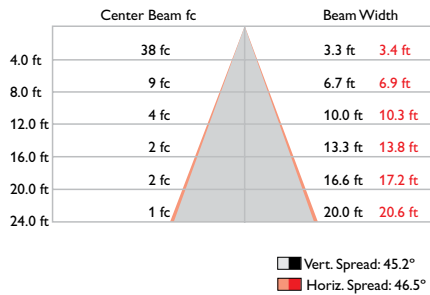

Illuminance at Distance

Coefficients of Utilization - Zonal Cavity Method

RC	Effective Floor Cavity Reflectance: 20%																	
	80			70			50			30			10					
RW	70	50	30	10	70	50	30	10	50	30	10	50	30	10	50	30	10	
0	1191	1911	1911	19	1161	1611	1611	16	1111	1111	1111	1061	0610	6	1021	0210	2	100
1	1131	1010	810	6	1110	810	610	4	1041	0310	1	101	99	98	97	96	95	93
2	1081	03	99	96	1051	01	98	94	98	95	92	95	93	90	92	90	89	87
3	102	96	91	87	100	95	90	87	92	88	85	90	86	84	87	85	83	81
4	97	90	85	80	96	89	84	80	87	82	79	85	81	78	83	80	77	76
5	93	84	79	75	91	83	78	74	82	77	74	80	76	73	79	75	72	71
6	88	79	74	69	87	79	73	69	77	72	69	76	72	68	75	71	68	66
7	84	75	69	65	83	74	69	65	73	68	65	72	67	64	71	67	64	62
8	80	71	65	61	79	70	65	61	69	64	61	68	64	61	67	63	60	59
9	77	67	62	58	76	67	61	58	66	61	57	65	60	57	64	60	57	56
10	73	64	58	55	72	63	58	54	63	58	54	62	57	54	61	57	54	53