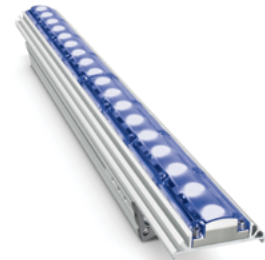

eColor Graze QLX Powercore

Date: _____
Type: _____
Firm Name: _____
Project: _____

Blue, 9° x 9° Beam Angle, 610 mm (2 ft)

Performance linear exterior LED wall grazing luminaires with solid color light

eColor Graze QLX Powercore is a high-performance, exterior linear luminaire perfect for applications calling for a balance of cost and performance. It is designed to highlight architectural features ranging from surface textures and molding details to archways and windows. Graze Essential Color luminaires offer intensely saturated solid red, green, blue, or amber light. Multiple fixture lengths, beam angles, output levels, and power consumption levels support a large range of façade or surface illumination applications. Low-profile housing, connectorized cabling, a universal power input range, and direct line voltage operation make Graze luminaires easy to install and operate.