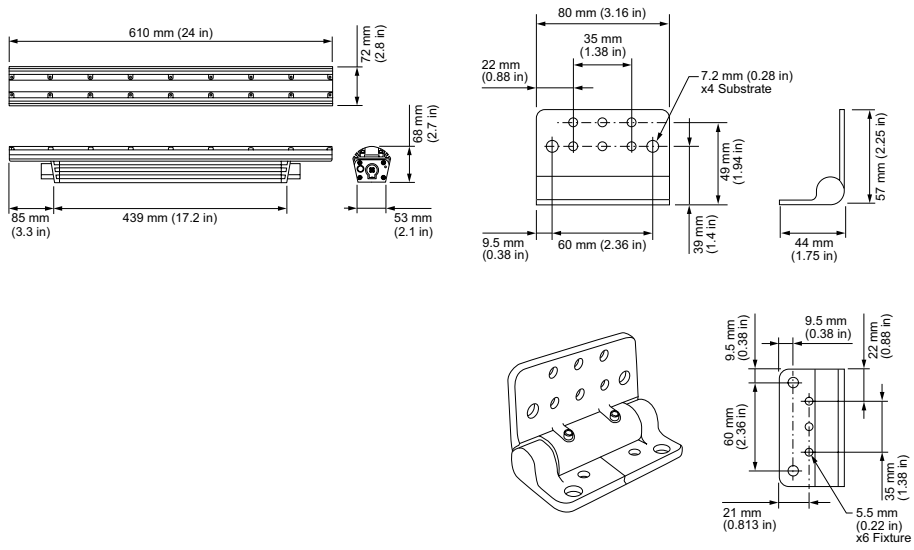

Dimensions

For help estimating the light output and distribution of eColor lighting luminaires, please contact Color Kinetics Applications Engineering Services at <http://www.lighting.philips.com/support/connect/contact-us>.