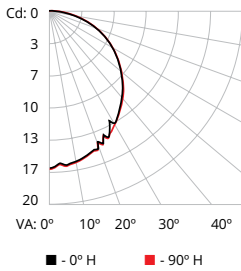

Polar Candela Distribution

VA:	0°	10°	20°	30°	40°
90°	0	0	25	45	70
80°	0	16	16	16	16
70°	5	16	16	16	16
60°	15	16	16	16	16
50°	25	15	14	14	14
	35	13	13	13	13
	45	11	11	11	11
	55	9	9	9	9
	65	6	6	6	6
	75	4	4	4	4
	85	2	2	2	2
	90	2	2	2	2

Zonal Lumen

Zone	Lumens	% Luminaire
0-30	12.6	24.0%
0-40	20.8	39.5%
0-60	37.3	70.9%
60-90	13.8	26.1%
70-100	8.4	16.0%
90-120	1.5	2.9%
0-90	51.1	97.1%
90-180	1.5	2.9%
0-180	52.6	100.0%

For lux multiply fc by 10.7