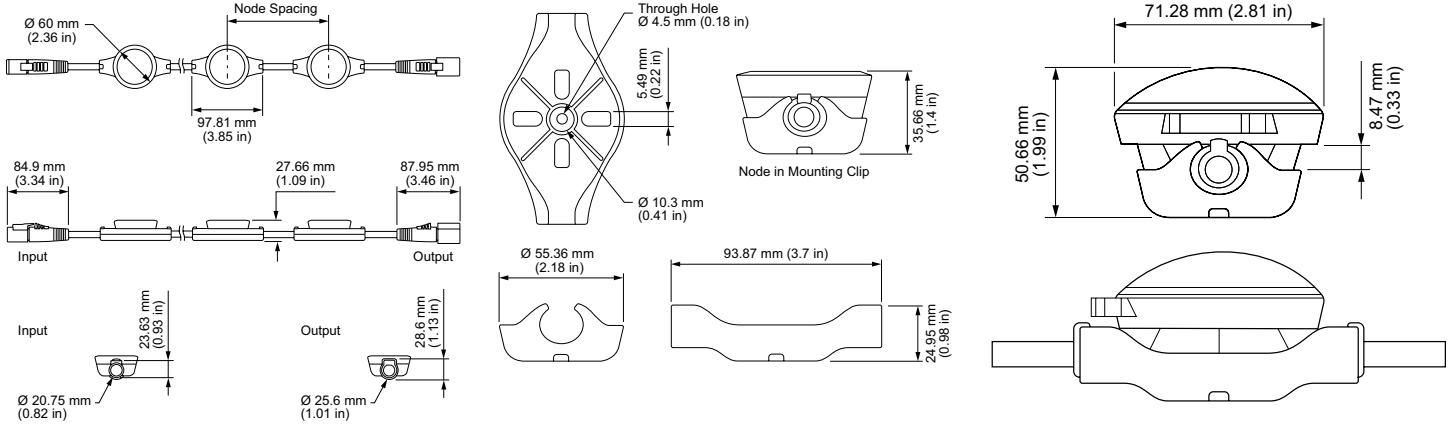

Physical

Dimensions (Height x Width x Depth)	71.28 x 97.81 x 50.66 mm (2.81 x 3.85 x 1.99 in) Node with dome lens
Weight	0.42 kg (0.93 lb)
Housing Material	Black PBT plastic and powder-coated aluminium
Lens	Tempered glass
Luminaire Connections	Integrated watertight 5-pin connector

Maximum Luminaires Per Power/Data Supply^{##}

PDS-400 48V CA4: 160 nodes

Certification and Safety

Approbation	UL/cUL, FCC Class A, CE
Environment	Dry/Damp/Wet Location, IP66

Dimensions

Photometrics, all channels full on with dome lens