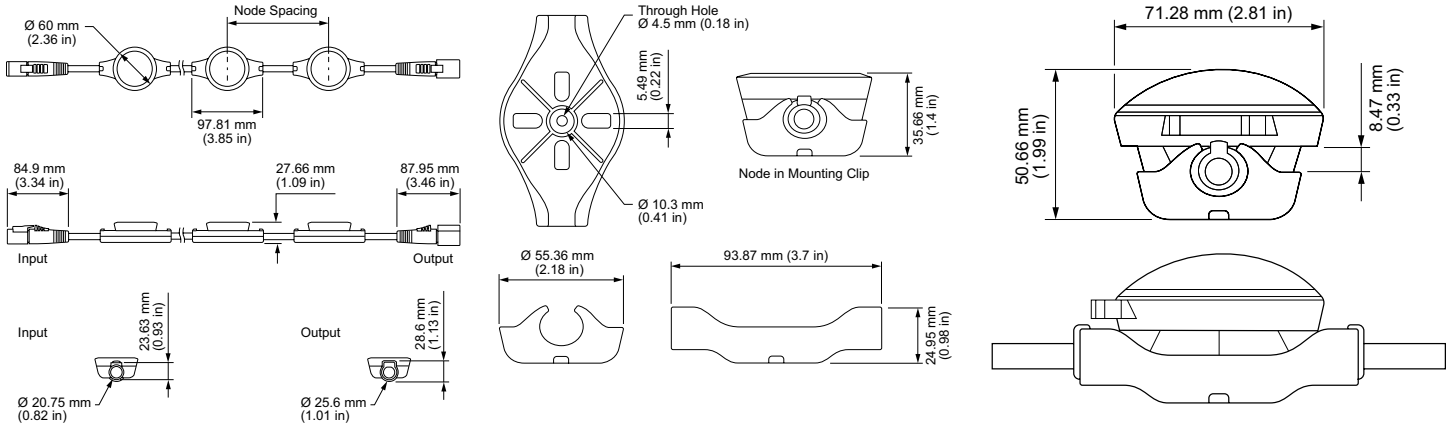

Dimensions

Photometrics, all channels full on with dome lens

Photometric data is based on test results from an independent NIST traceable testing lab. IES data is available at www.colorkinetics.com/support/ies.

Viewing Angle	180°
LEDs	All channels full on
Lumens Per Node (all channels full on)	53
Efficacy (lm/W) per node	24.8