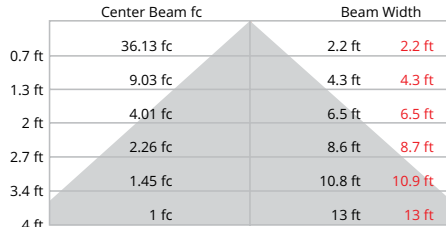

Illuminance at Distance

4 ft (5.4 m) Vert. Spread: 116.3°
1 fc maximum distance Horiz. Spread: 116.5°

Coefficients of Utilization - Zonal Cavity Method