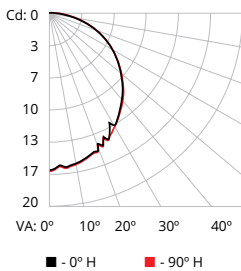

Polar Candela Distribution

	0	16	16	16	16	16	16	16	16
90°	0	16	16	16	16	16	16	16	16
80°	5	16	16	16	16	16	16	16	16
70°	15	16	16	16	16	16	16	16	16
60°	25	15	14	14	14	14	14	14	14
50°	35	13	13	13	13	13	13	13	13
	45	11	11	11	11	11	11	11	11
	55	9	9	9	9	9	9	9	9
	65	6	6	6	6	6	6	6	6
	75	4	4	4	4	4	4	4	4
	85	2	2	2	2	2	2	2	2
	90	2	2	2	2	2	2	2	2

Zonal Lumen

Zone	Lumens	% Luminaire
0-30	12.6	24.0%
0-40	20.8	39.5%
0-60	37.3	70.9%
60-90	13.8	26.1%
70-100	8.4	16.0%
90-120	1.5	2.9%
0-90	51.1	97.1%
90-180	1.5	2.9%
0-180	52.6	100.0%

For lux multiply fc by 10.7