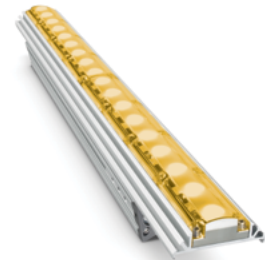

eColor Graze QLX Powercore is a high-performance, exterior linear luminaire perfect for applications calling for a balance of cost and performance. It is designed to highlight architectural features ranging from surface textures and molding details to archways and windows. Graze Essential Color luminaires offer intensely saturated solid red, green, blue, or amber light. Multiple fixture lengths, beam angles, output levels, and power consumption levels support a large range of façade or surface illumination applications. Low-profile housing, connectorized cabling, a universal power input range, and direct line voltage operation make Graze luminaires easy to install and operate.