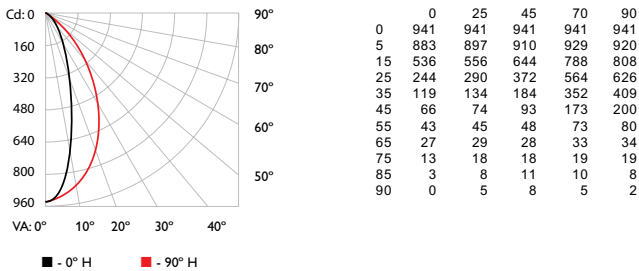

Polar Candela Distribution

Zonal Lumen

Zone	Lumens	% Luminaire
0-30	424.1	56.7%
0-40	553.7	74.0%
0-60	683.7	91.4%
0-90	744.5	99.6%
60-90	60.8	8.1%
70-100	33.1	4.4%
90-120	3.3	0.4%
90-180	3.3	0.4%
0-180	747.8	100.0%

For lux multiply fc by 10.7

Illuminance at Distance

	Center Beam fc	Beam Width
2 ft	235 fc	1.0 ft 2.6 ft
4 ft	59 fc	2.1 ft 5.3 ft
6 ft	26 fc	3.1 ft 7.9 ft
8 ft	15 fc	4.2 ft 10.5 ft
10 ft	9 fc	5.2 ft 13.2 ft
12 ft	7 fc	6.3 ft 15.8 ft

30.6 ft (9.3 m)
1 fc maximum distance
Vert. Spread: 29.2°
Horiz. Spread: 66.7°

Coefficients of Utilization - Zonal Cavity Method