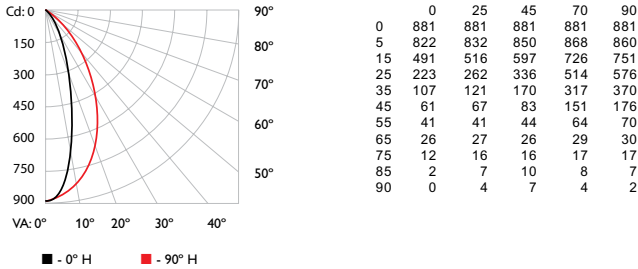

Photometrics, 4000 K, 30° x 60°, 305 mm (12 in)

Photometric data is based on test results from an independent NIST traceable testing lab. IES data is available at www.colorkinetics.com/support/ies.

Beam Angle	30° x 60°
LED	4000 K
Lumens 4000 K	640
Efficacy (lm/W) 4000 K	61

Illuminance at Distance

	Center Beam fc	Beam Width
2 ft	220 fc	1.0 ft 2.6 ft
4 ft	55 fc	2.0 ft 5.2 ft
6 ft	24 fc	3.1 ft 7.7 ft
8 ft	14 fc	4.1 ft 10.3 ft
10 ft	9 fc	5.1 ft 12.9 ft
12 ft	6 fc	6.1 ft 15.5 ft

29.7 ft (9.1 m)
1 fc maximum distance
Vert. Spread: 28.6°
Horiz. Spread: 65.6°

Polar Candela Distribution

Zonal Lumen

Zone	Lumens	% Luminaire
0-30	393.0	57.1%
0-40	511.8	74.3%
0-60	630.1	91.5%
0-90	685.4	99.6%
60-90	55.3	8.0%
70-100	30.2	4.4%
90-120	3.1	0.4%
90-180	3.1	0.4%
0-180	688.5	100.0%

For lux multiply fc by 10.7

Coefficients of Utilization - Zonal Cavity Method

Luminaire and Accessories

Use Item Number when ordering in North America

Luminaire

	Item Number	Item 12NC
PureStyle IntelliHue Powercore 30° x 60°, 1219 mm (48 in), Medium Beam Angle	123-000025-04	912400133452

Accessories

Leader Cable, UL, 3 m (10 ft)	108-000065-00	912400133637
Leader Cable, CE/CCC, 3 m (10 ft)	108-000065-01	912400133638
Jumper Cable, UL, 305 mm (1 ft)	108-000066-00	912400133639
Jumper Cable, CE/CCC, 305 mm (1 ft)	108-000066-01	912400133640
Jumper Cable, UL, 1.5 m (5 ft)	108-000066-02	912400133641
Jumper Cable, CE/CCC, 1.5 m (5 ft)	108-000066-03	912400133642
Mounting Track, White	120-000194-00	912400133643
Wiring Compartment, UL	120-000191-00	912400133644
Louver, 305 mm (1 ft)	120-000192-02	912400133647
End Of Run Diffusers, Bag of 10	120-000196-00	912400134527

Power Supplies

Data Enabler Pro, 3/4 in / 1/2 in NPT (U.S. trade size conduit)	106-000004-00	910503701210
Data Enabler Pro, PG21/PG13 (metric size conduit)	106-000004-01	910503701211

© 2019 Signify Holding. All rights reserved. Specifications are subject to change without notice. No representation or warranty as to the accuracy or completeness of the information included herein is given and any liability for any action in reliance thereon is disclaimed.

Color Kinetics
www.colorkinetics.com/global/products/intellihue/purestyle/