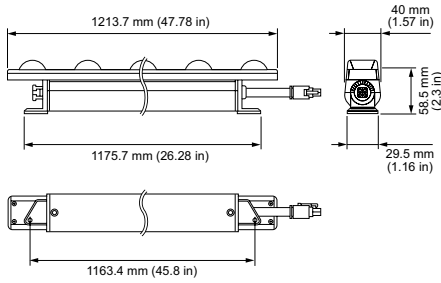

Dimensions

Photometrics, 2700 K, 30° x 60°, 305 mm (12 in)

Photometric data is based on test results from an independent NIST traceable testing lab. IES data is available at www.colorkinetics.com/support/ies.

Beam Angle	30° x 60°
LED	2700 K
Lumens 2700 K	696
Efficacy (lm/W) 2700 K	61