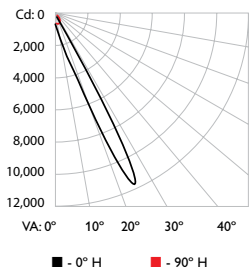

Polar Candela Distribution

	0	22.5	45	67.5	90
0	666	666	666	666	666
5	948	923	853	763	673
15	2889	2513	1718	1081	696
25	11825	7184	1841	791	546
35	110	156	172	86	158
45	56	49	34	26	25
55	24	23	17	18	15
65	26	12	11	13	10
75	25	7	5	8	6
85	2	2	0	0	1
90	0	0	0	0	1

Zonal Lumen

Zone	Lumens	% Luminaire
0-30	1,200.4	84.5%
0-40	1,338.6	94.2%
0-60	1,393.3	98.1%
60-90	21.9	1.5%
70-100	9.8	0.7%
90-120	1.6	0.1%
0-90	1,415.3	99.6%
90-180	5.5	0.4%
0-180	1,420.8	100.0%

For lux multiply fc by 10.7