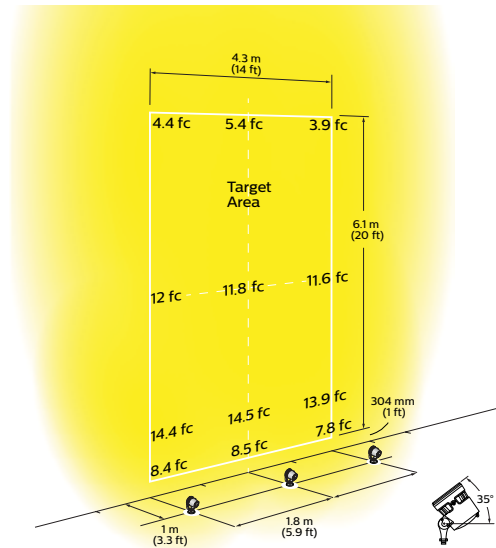

## Physical

Dimensions (Height x Width x Depth)	287 x 210 x 186 mm (11.3 x 8.3 x 7.3 in)
Weight	5.5 kg (12.1 lb)
Effective Projected Area (EPA)	0.026 m <sup>2</sup> (0.28 ft <sup>2</sup> ) (Luminaire plus Full Glare Shield)
Housing Material	Die-cast aluminium, powder-coated finish
Lens	Clear tempered glass
Luminaire Connections	1.8 m (6 ft) unified power/data cable

# Dimensions

### Polar Candela Distribution

	0	22.5	45	67.5	90
0	666	666	666	666	666
5	948	923	853	763	673
15	2889	2513	1718	1081	696
25	11825	7184	1841	791	546
35	110	156	172	86	158
45	56	49	34	26	25
55	24	23	17	18	15
65	26	12	11	13	10
75	25	7	5	8	6
85	2	2	0	0	1
90	0	0	0	0	1

eW Burst Powercore gen4, OptiField Notes. Although this luminaire is designed to meet a large number of installation needs, specifically wall heights, we recommend using a measurement area like the example with a measurement grid of 610 mm (2 ft) or smaller. This approach will help you consistently create simulations that match mock-ups. In order to achieve the highest delivered illuminance and maximum level of uniformity, we recommend aiming the luminaire at a 35° rotation.