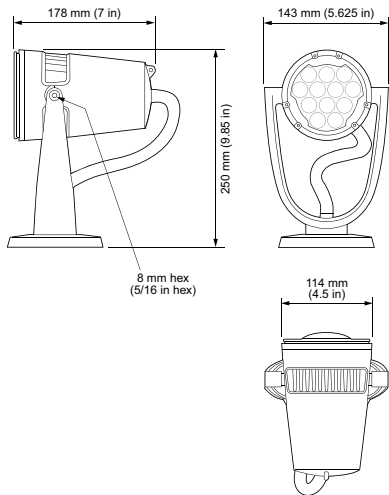

Dimensions

Photometrics, 14° spread lens

Photometric data is based on test results from an independent NIST traceable testing lab. IES data is available at www.colorkinetics.com/support/ies.

Beam Angle	14°
LED	RGB
Lumens	429
Efficacy (lm/W)	21