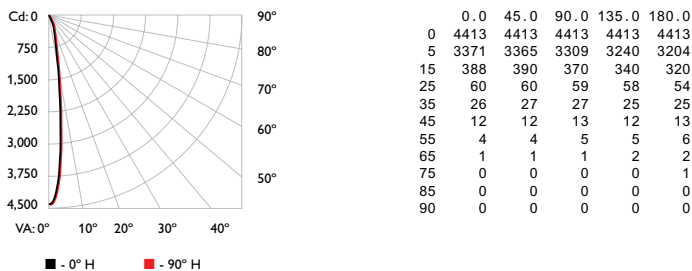

¶ Lumen maintenance figures are based on lifetime prediction graphs supplied by LED source manufacturers. Whenever possible, figures use measurements that comply with IES LM-80-08 testing procedures. In accordance with TM-21-11, Reported values represent the interpolated value based on six times the LM-80-08 total test duration (in hours). Calculated values represent time durations that exceed six times the total test duration.

Dimensions

Photometrics, 14° spread lens

Photometric data is based on test results from an independent NIST traceable testing lab. IES data is available at www.colorkinetics.com/support/ies.

Beam Angle	14°
LED	RGB
Lumens	429
Efficacy (lm/W)	21

Polar Candela Distribution

Zonal Lumen

ZONE	LUMENS	%FIXT
0- 30	397	92.4
0- 40	413	96.3
0- 60	427	99.6
0- 90	429	100.0
90-180	0	0.0
0-180	429	100.0

Illuminance at Distance

Coefficients of Utilization - Zonal Cavity Method