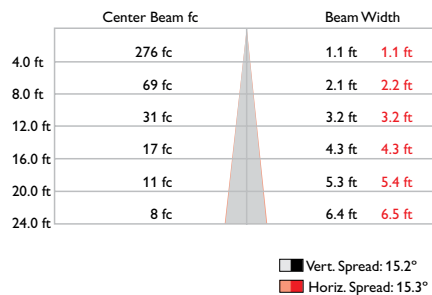

¶ Lumen maintenance figures are based on lifetime prediction graphs supplied by LED source manufacturers. Whenever possible, figures use measurements that comply with IES LM-80-08 testing procedures. In accordance with TM-21-11, Reported values represent the interpolated value based on six times the LM-80-08 total test duration (in hours). Calculated values represent time durations that exceed six times the total test duration.

Dimensions

Photometrics, 14° spread lens

Photometric data is based on test results from an independent NIST traceable testing lab. IES data is available at www.colorkinetics.com/support/ies.

Beam Angle	14°
LED	RGB
Lumens	429
Efficacy (lm/W)	21

Polar Candela Distribution

Zonal Lumen

ZONE	LUMENS	%FIXT
0- 30	397	92.4
0- 40	413	96.3
0- 60	427	99.6
0- 90	429	100.0
90-180	0	0.0
0-180	429	100.0

Illuminance at Distance

Coefficients of Utilization - Zonal Cavity Method