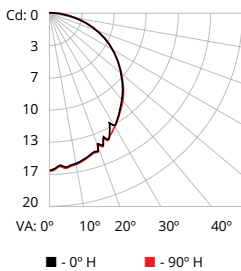

Polar Candela Distribution

	0	25	45	70	90
90°	0	16	16	16	16
80°	5	16	16	16	16
70°	15	16	16	16	16
60°	25	15	14	14	14
50°	35	13	13	13	13
	45	11	11	11	11
	55	9	9	9	9
	65	6	6	6	6
	75	4	4	4	4
	85	2	2	2	2
	90	2	2	2	2

Zonal Lumen

Zone	Lumens	% Luminaire
0-30	12.6	24.0%
0-40	20.8	39.5%
0-60	37.3	70.9%
60-90	13.8	26.1%
70-100	8.4	16.0%
90-120	1.5	2.9%
0-90	51.1	97.1%
90-180	1.5	2.9%
0-180	52.6	100.0%

For lux multiply fc by 10.7