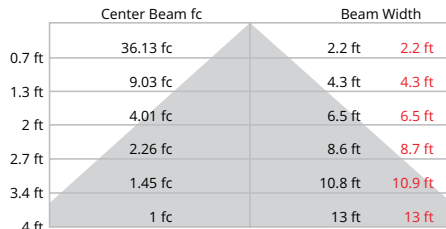

Illuminance at Distance

4 ft (5.4 m) ■ Vert. Spread: 116.3°
1 fc maximum distance ■ Horiz. Spread: 116.5°

Coefficients of Utilization - Zonal Cavity Method