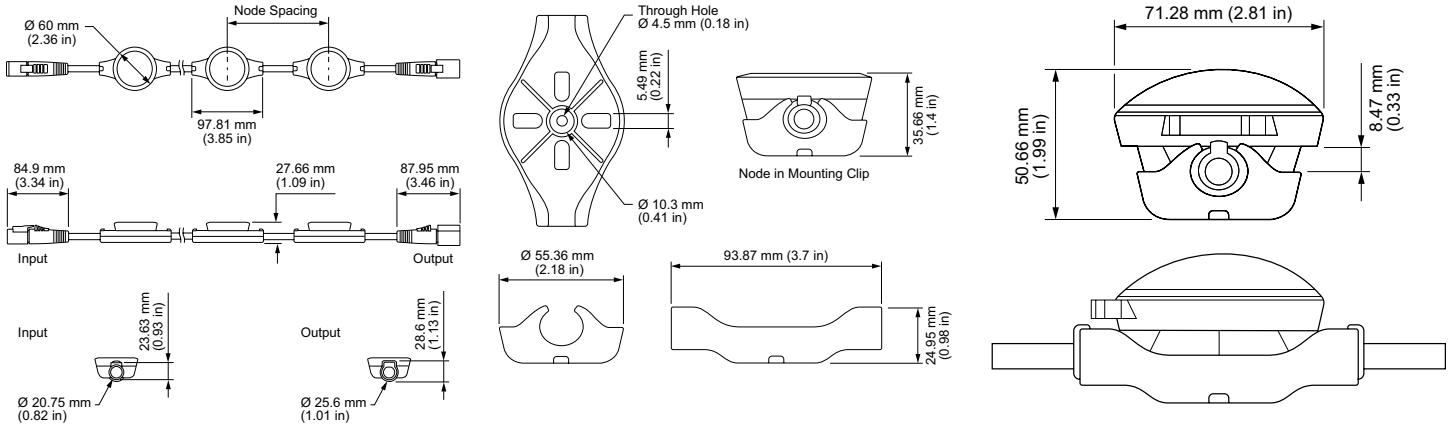

Dimensions

Photometrics, all channels full on with dome lens

Photometric data is based on test results from an independent NIST traceable testing lab. IES data is available at www.colorkinetics.com/support/ies.

Viewing Angle	180°
LEDs	All channels full on
Lumens Per Node (all channels full on)	53
Efficacy (lm/W) per node	24.8