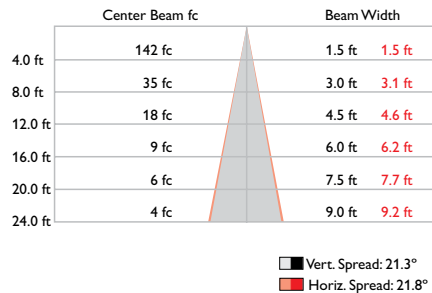

¶ Lumen maintenance figures are based on lifetime prediction graphs supplied by LED source manufacturers. Whenever possible, figures use measurements that comply with IES LM-80-08 testing procedures. In accordance with TM-21-11, Reported values represent the interpolated value based on six times the LM-80-08 total test duration (in hours). Calculated values represent time durations that exceed six times the total test duration.

Dimensions

Photometrics, 23° spread lens

Photometric data is based on test results from an independent NIST traceable testing lab. IES data is available at www.colorkinetics.com/support/ies.

Beam Angle	23°
LED	RGB
Lumens	418
Efficacy (lm/W)	20.5

Polar Candela Distribution

Illuminance at Distance

Coefficients of Utilization - Zonal Cavity Method

RC	Effective Floor Cavity Reflectance: 20%														
	80		70		50		30		10		0				
RW	70	50	30	10	70	50	30	10	50	30	10	50	30	10	0
0	1191	1911	1919	1161	1611	1616	1111	1111	1061	0610	6106	1021	0210	2102	100
1	1151	1211	1110	1121	1010	0910	1061	0510	1031	0210	101	99	99	98	96
2	1111	0710	0410	1091	0510	0310	1021	00	98	99	98	96	97	95	94
3	1071	02	99	96	1051	01	98	95	99	96	94	96	94	92	94
4	104	98	94	91	102	97	94	91	95	92	90	93	91	89	92
5	101	95	91	87	99	94	90	87	92	89	86	91	88	86	89
6	98	91	87	84	96	91	87	84	89	86	83	88	85	83	87
7	95	89	84	81	94	88	84	81	87	83	81	86	83	80	85
8	92	86	82	79	91	85	81	79	84	81	78	84	80	78	83
9	90	83	79	77	89	83	79	77	82	79	76	82	78	76	81
10	88	81	77	75	87	81	77	74	80	77	74	80	76	74	79