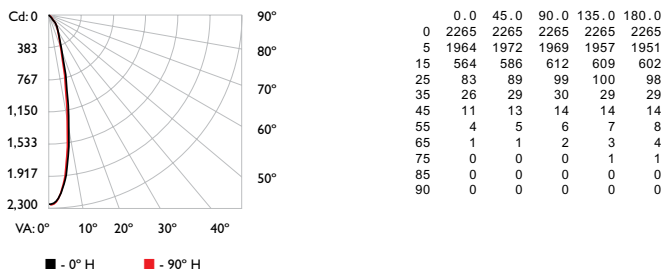

Polar Candela Distribution