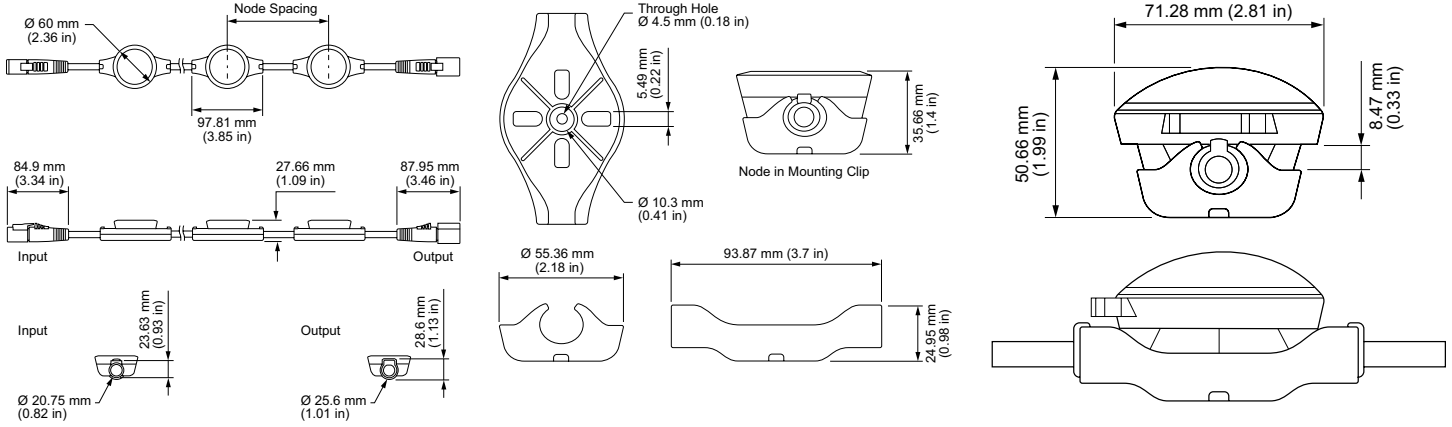

Physical

Dimensions (Height x Width x Depth)	71.28 x 97.81 x 50.66 mm (2.81 x 3.85 x 1.99 in) Node with dome lens
Weight	0.73 kg (1.61 lb)
Housing Material	White PBT plastic and powder-coated aluminium
Lens	Tempered glass
Luminaire Connections	Integrated watertight 5-pin connector

Maximum Luminaires Per Power/Data Supply^{‡‡}

PDS-400 48V CA4: 160 nodes

Certification and Safety

Approbation	UL/cUL, FCC Class A, CE
Environment	Dry/Damp/Wet Location, IP66

Dimensions

Photometrics, all channels full on with dome lens