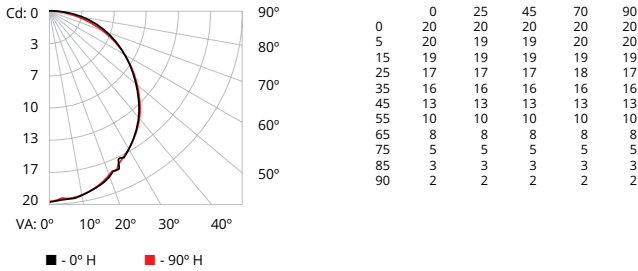

Illuminance at Distance

Polar Candela Distribution

Zonal Lumen

Zone	Lumens	% Luminaire
0-30	15.4	23.9%
0-40	25.3	39.4%
0-60	45.5	70.7%
60-90	16.9	26.3%
70-100	10.5	16.3%
90-120	1.9	3.0%
0-90	62.4	97.0%
90-180	1.9	3.0%
0-180	64.3	100.0%

For lux multiply fc by 10.7

Coefficients of Utilization - Zonal Cavity Method

RCC %:	Effective Floor Cavity Reflectance: 20%																	
	80				70				50				30					
RW %:	70	50	30	0	70	50	30	0	50	30	20	50	30	20	50	30	20	0
0	1.18	1.18	1.18	1.18	1.15	1.15	1.15	0.97	1.09	1.09	1.09	1.04	1.04	1.04	0.99	0.99	0.99	0.97
1	1.06	1.01	0.96	0.91	1.03	0.98	0.94	0.79	0.93	0.9	0.86	0.89	0.86	0.83	0.85	0.82	0.8	0.78
2	0.96	0.87	0.8	0.73	0.93	0.85	0.78	0.65	0.81	0.75	0.7	0.77	0.72	0.68	0.73	0.69	0.66	0.63
3	0.87	0.76	0.67	0.6	0.84	0.74	0.66	0.55	0.71	0.64	0.58	0.67	0.62	0.57	0.64	0.59	0.55	0.53
4	0.8	0.67	0.58	0.51	0.77	0.65	0.57	0.47	0.63	0.55	0.49	0.6	0.53	0.48	0.57	0.52	0.47	0.45
5	0.73	0.6	0.5	0.43	0.71	0.58	0.5	0.4	0.56	0.48	0.42	0.54	0.47	0.41	0.51	0.45	0.41	0.38
6	0.67	0.54	0.44	0.38	0.65	0.53	0.44	0.35	0.5	0.43	0.37	0.48	0.42	0.36	0.47	0.4	0.36	0.33
7	0.63	0.49	0.4	0.33	0.61	0.48	0.39	0.31	0.46	0.38	0.32	0.44	0.37	0.32	0.42	0.36	0.32	0.29
8	0.58	0.44	0.36	0.3	0.56	0.43	0.35	0.28	0.42	0.34	0.29	0.4	0.34	0.29	0.39	0.33	0.28	0.26
9	0.54	0.41	0.32	0.26	0.53	0.4	0.32	0.25	0.38	0.31	0.26	0.37	0.31	0.26	0.36	0.3	0.25	0.24
10	0.51	0.37	0.29	0.24	0.49	0.37	0.29	0.23	0.36	0.28	0.24	0.34	0.28	0.23	0.33	0.27	0.23	0.21