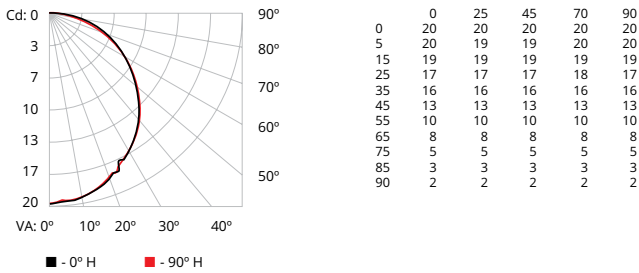

Illuminance at Distance

Polar Candela Distribution

Zonal Lumen

Zone	Lumens	% Luminaires
0-30	15.4	23.9%
0-40	25.3	39.4%
0-60	45.5	70.7%
60-90	16.9	26.3%
70-100	10.5	16.3%
90-120	1.9	3.0%
0-90	62.4	97.0%
90-180	1.9	3.0%
0-180	64.3	100.0%

For lux multiply fc by 10.7

Coefficients of Utilization - Zonal Cavity Method