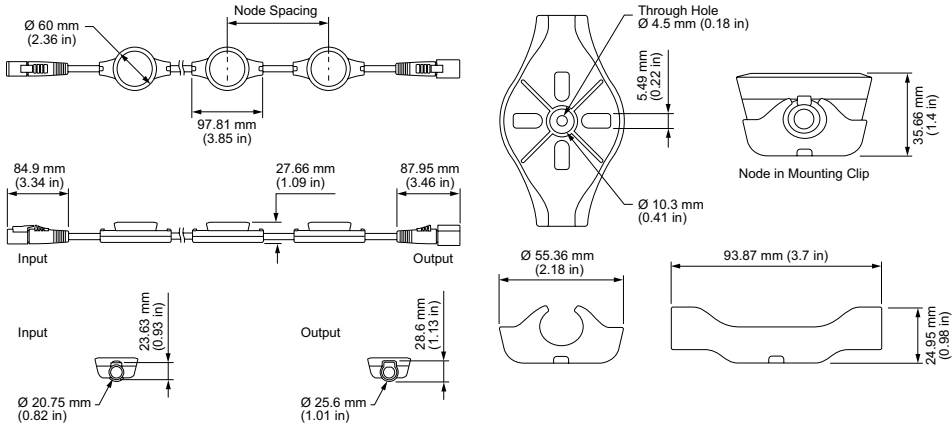

Dimensions

Photometrics, all channels full on

Photometric data is based on test results from an independent NIST traceable testing lab. IES data is available at www.colorkinetics.com/support/ies.

Viewing Angle	140°
LEDs	All channels full on
Lumens Per Node (all channels full on)	111
Efficacy (lm/W) per node	44.4

Illuminance at Distance

	Center Beam fc	Beam Width
4 ft	2.66 fc	11.8 ft 11.9 ft
8 ft	0.66 fc	23.6 ft 23.9 ft
12 ft	0.30 fc	35.5 ft 35.8 ft
16 ft	0.17 fc	47.3 ft 47.7 ft
20 ft	0.11 fc	59.1 ft 59.6 ft
24 ft	0.07 fc	70.9 ft 71.6 ft

6.5 ft (2 m) ■ Vert. Spread: 111.8°
1 fc maximum distance ■ Horiz. Spread: 112.3°