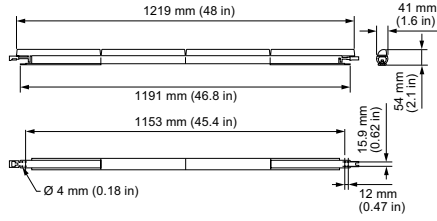

Lumen Maintenance

Threshold§	Ambient Temperature	Reported¶	Calculated¶
L ₉₀	25 °C	> 54,000	
	50 °C	> 54,000	
L ₈₀	25 °C		> 100,000
	50 °C		> 100,000
L ₇₀	25 °C		> 100,000
	50 °C		> 100,000

Physical

Dimensions (Height x Width x Depth)	54 x 1219 x 41 mm (2.1 x 48 x 1.6 in)
Weight	1.98 kg (4.37 lb)
Housing Material	Die-cast aluminium, white powder-coated finish
Lens	Polycarbonate
Luminaire Connections	Integral male/female connectors

† 305 mm (1 ft) lumen output measurements comply with IES LM-79-08 testing procedures. 1219 mm (4 ft) measurements are estimated based on the 305 mm (1 ft) measurements.

‡ Refer to www.colorkinetics.com/support/appnotes/ for more information.

Dimensions

Photometrics, 4000 K, 305 mm (12 in)

Photometric data is based on test results from an independent NIST traceable testing lab. IES data is available at www.colorkinetics.com/support/ies.

Beam	Grazing with 50 mm (2 in) setback
LED	4000 K
Lumens	878
Efficacy (lm/W)	74.3