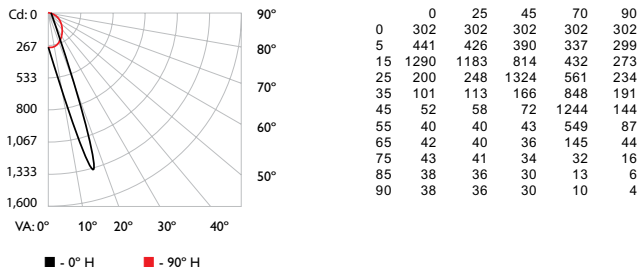

¶ Lumen maintenance figures are based on lifetime prediction graphs supplied by LED source manufacturers. Whenever possible, figures use measurements that comply with IES LM-80-08 testing procedures. In accordance with TM-21-11, Reported values represent the interpolated value based on six times the LM-80-08 total test duration (in hours). Calculated values represent time durations that exceed six times the total test duration.

Dimensions

Photometrics, 4000 K, 305 mm (12 in)

Photometric data is based on test results from an independent NIST traceable testing lab. IES data is available at www.colorkinetics.com/support/ies.

Beam	Grazing with 50 mm (2 in) setback
LED	4000 K
Lumens	878
Efficacy (lm/W)	74.3

Polar Candela Distribution

Zonal Lumen

Zone	Lumens	% Luminaire
0-30	343.1	39.1%
0-40	496.4	56.5%
0-60	708.2	80.6%
0-90	824.5	93.9%
60-90	116.3	13.2%
70-100	83.2	9.5%
90-120	46.7	5.3%
90-180	53.7	6.1%
0-180	878.2	100.0%