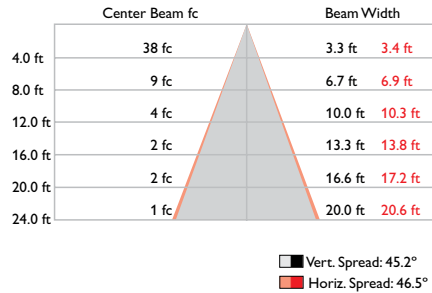

Dimensions

Photometrics, 41° spread lens

Photometric data is based on test results from an independent NIST traceable testing lab. IES data is available at www.colorkinetics.com/support/ies.

Beam Angle	41°
LED	RGB
Lumens	405
Efficacy (lm/W)	19.9

Polar Candela Distribution

Zonal Lumen

ZONE	LUMENS	%FIXT
0- 30	296	73.2
0- 40	364	89.7
0- 60	399	98.5
0- 90	405	100.0
90-180	0	0.0
0-180	405	100.0

For lux multiply fc by 10.7

Illuminance at Distance

Coefficients of Utilization - Zonal Cavity Method