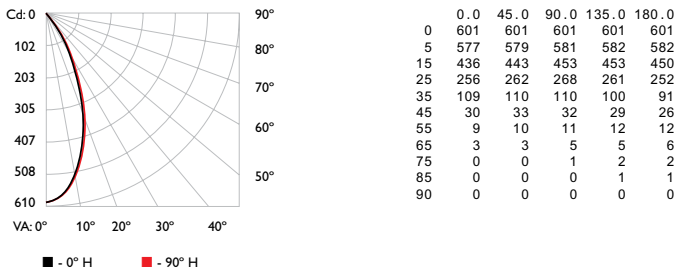

[¶] Lumen maintenance figures are based on lifetime prediction graphs supplied by LED source manufacturers. Whenever possible, figures use measurements that comply with IES LM-80-08 testing procedures. In accordance with TM-21-11, Reported values represent the interpolated value based on six times the LM-80-08 total test duration (in hours). Calculated values represent time durations that exceed six times the total test duration.

Dimensions

Photometrics, 41° spread lens

Photometric data is based on test results from an independent NIST traceable testing lab. IES data is available at www.colorkinetics.com/support/ies.

Beam Angle	41°
LED	RGB
Lumens	405
Efficacy (lm/W)	19.9

Polar Candela Distribution

Zonal Lumen

ZONE	LUMENS	%FIXT
0- 30	296	73.2
0- 40	364	89.7
0- 60	399	98.5
0- 90	405	100.0
90-180	0	0.0
0-180	405	100.0

For lux multiply fc by 10.7

Illuminance at Distance

Coefficients of Utilization - Zonal Cavity Method