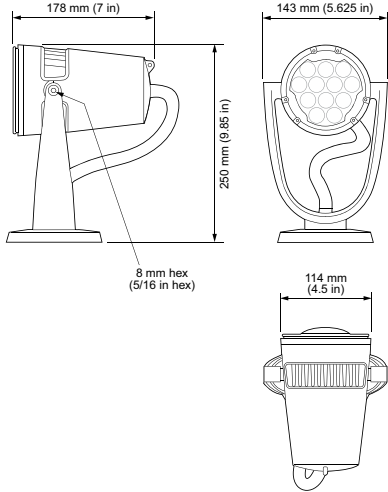

Dimensions

Photometrics, 41° spread lens

Photometric data is based on test results from an independent NIST traceable testing lab. IES data is available at www.colorkinetics.com/support/ies.

Beam Angle	41°
LED	RGB
Lumens	405
Efficacy (lm/W)	19.9