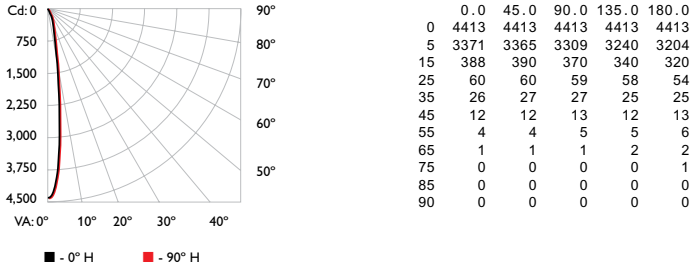

Polar Candela Distribution

Zonal Lumen

ZONE	LUMENS	%FIXT
0- 30	397	92.4
0- 40	413	96.3
0- 60	427	99.6
0- 90	429	100.0
90-180	0	0.0
0-180	429	100.0

Coefficients of Utilization - Zonal Cavity Method

RC	Effective Floor Cavity Reflectance: 20%											
	80		70		50		30		10			
RW	70	50	30	10	70	50	30	10	50	30	10	0
0	119119119119	116116116116	111111111111	106106106	102102102	100						
1	115113111110	113111110108	107108105	104103102	100100	99						
2	112109106104	110107105102	104102100	101100	98	98	97	96	95			
3	109105101	107103100	98	101	99	97	99	97	95	97	95	94
4	106101	98	95	105100	97	95	98	96	94	97	94	92
5	103	98	95	102	98	94	92	96	93	91	95	92
6	101	96	92	100	95	92	89	94	91	89	93	90
7	99	93	90	98	93	90	87	92	89	87	91	88
8	97	91	88	96	91	88	85	90	87	85	89	87
9	95	90	86	94	89	86	84	88	86	83	88	85
10	94	88	85	93	88	84	82	87	84	82	86	83

For lux multiply fc by 10.7