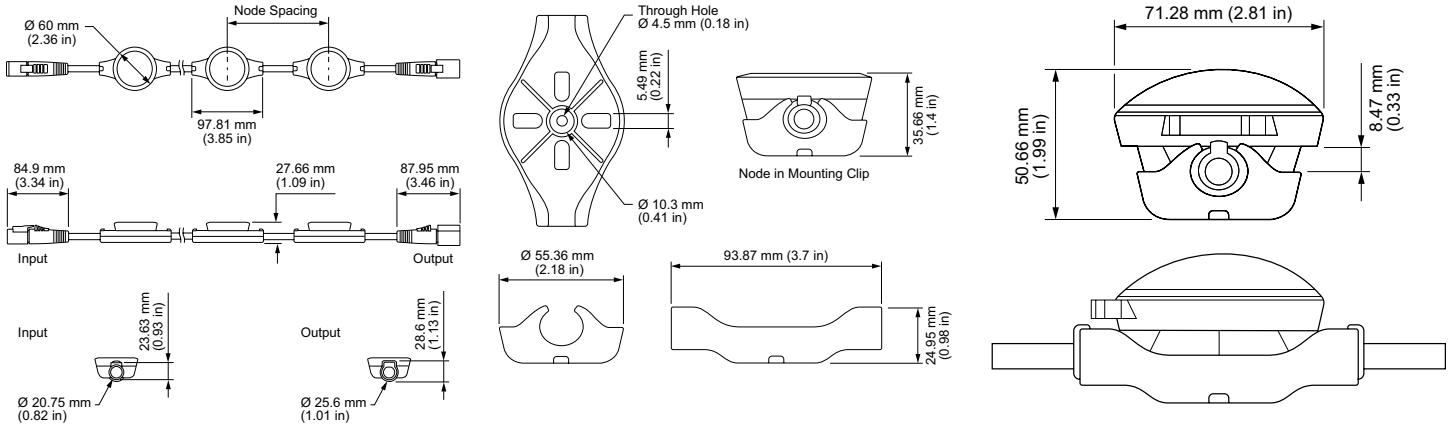

Dimensions

Photometrics, all channels full on with dome lens

Photometric data is based on test results from an independent NIST traceable testing lab. IES data is available at www.colorkinetics.com/support/ies.

Viewing Angle	180°
LEDs	All channels full on
Lumens Per Node (all channels full on)	64
Efficacy (lm/W) per node all channels full on	28.1