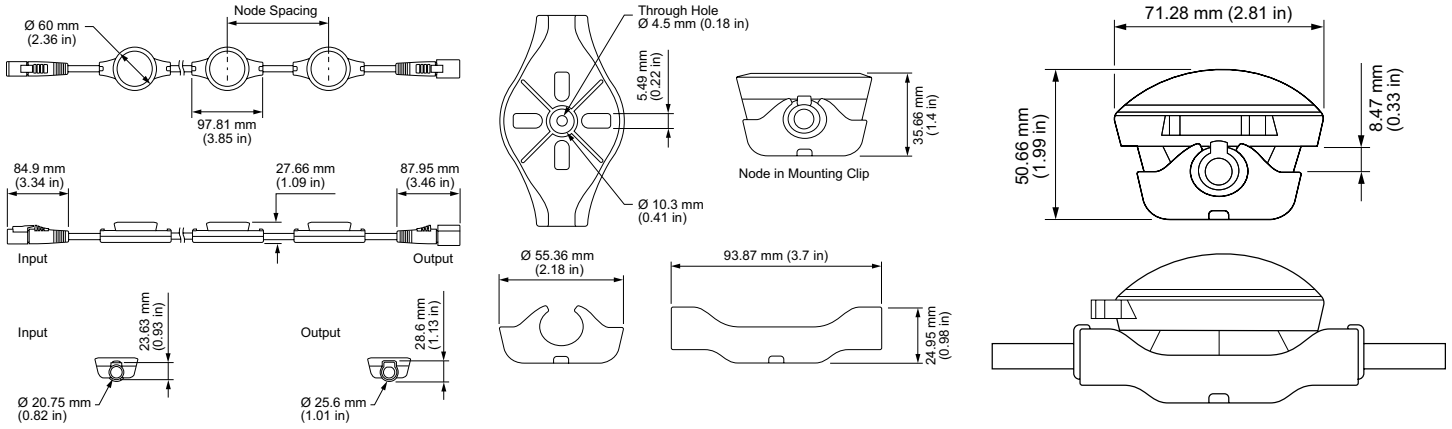

Dimensions

Photometrics, all channels full on with dome lens

Photometric data is based on test results from an independent NIST traceable testing lab. IES data is available at www.colorkinetics.com/support/ies.

Viewing Angle	180°
LEDs	All channels full on
Lumens Per Node (all channels full on)	64
Efficacy (lm/W) per node all channels full on	28.1