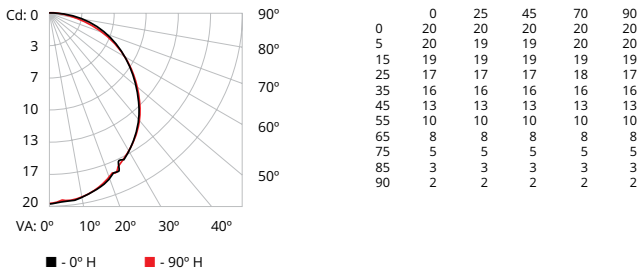

Illuminance at Distance

Polar Candela Distribution

Zonal Lumen

Zone	Lumens	% Luminaire
0-30	15.4	23.9%
0-40	25.3	39.4%
0-60	45.5	70.7%
60-90	16.9	26.3%
70-100	10.5	16.3%
90-120	1.9	3.0%
0-90	62.4	97.0%
90-180	1.9	3.0%
0-180	64.3	100.0%

For lux multiply fc by 10.7

Coefficients of Utilization - Zonal Cavity Method

RCC %:	Effective Floor Cavity Reflectance: 20%																				
	80				70				50				30				10				0
RW %:	70	50	30	0	70	50	30	0	50	30	20	50	30	20	50	30	20	0			
0	1.18	1.18	1.18	1.18	1.15	1.15	1.15	0.97	1.09	1.09	1.09	1.04	1.04	1.04	0.99	0.99	0.99	0.97			
1	1.06	1.01	0.96	0.91	1.03	0.98	0.94	0.79	0.93	0.9	0.86	0.89	0.86	0.83	0.85	0.82	0.8	0.78			
2	0.96	0.87	0.8	0.73	0.93	0.85	0.78	0.65	0.81	0.75	0.7	0.77	0.72	0.68	0.73	0.69	0.66	0.63			
3	0.87	0.76	0.67	0.6	0.84	0.74	0.66	0.55	0.71	0.64	0.58	0.67	0.62	0.57	0.64	0.59	0.55	0.53			
4	0.8	0.67	0.58	0.51	0.77	0.65	0.57	0.47	0.63	0.55	0.49	0.6	0.53	0.48	0.57	0.52	0.47	0.45			
5	0.73	0.6	0.5	0.43	0.71	0.58	0.5	0.4	0.56	0.48	0.42	0.54	0.47	0.41	0.51	0.45	0.41	0.38			
6	0.67	0.54	0.44	0.38	0.65	0.53	0.44	0.35	0.5	0.43	0.37	0.48	0.42	0.36	0.47	0.4	0.36	0.33			
7	0.63	0.49	0.4	0.33	0.61	0.48	0.39	0.31	0.46	0.38	0.32	0.44	0.37	0.32	0.42	0.36	0.32	0.29			
8	0.58	0.44	0.36	0.3	0.56	0.43	0.35	0.28	0.42	0.34	0.29	0.4	0.34	0.29	0.39	0.33	0.28	0.26			
9	0.54	0.41	0.32	0.26	0.53	0.4	0.32	0.25	0.38	0.31	0.26	0.37	0.31	0.26	0.36	0.3	0.25	0.24			
10	0.51	0.37	0.29	0.24	0.49	0.37	0.29	0.23	0.36	0.28	0.24	0.34	0.28	0.23	0.33	0.27	0.23	0.21