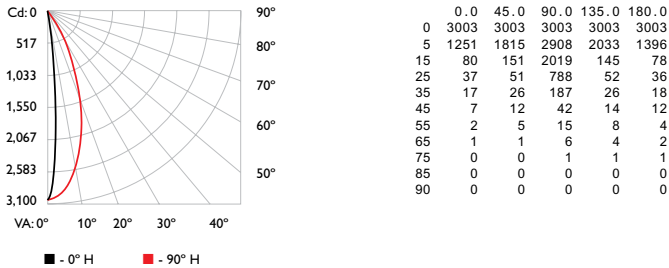

Dimensions

Photometrics, 10° x 41° asymmetric spread lens

Photometric data is based on test results from an independent NIST traceable testing lab. IES data is available at www.colorkinetics.com/support/ies.

Beam Angle	10° x 41°
LED	RGB
Lumens	432
Efficacy (lm/W)	21.3

Illuminance at Distance

	Center Beam fc	Beam Width
4.0 ft	188 fc	0.6 ft 2.7 ft
8.0 ft	47 fc	1.3 ft 5.5 ft
12.0 ft	21 fc	1.9 ft 8.2 ft
16.0 ft	12 fc	2.6 ft 11.0 ft
20.0 ft	8 fc	3.2 ft 13.7 ft
24.0 ft	5 fc	3.9 ft 16.5 ft

■ Vert. Spread: 9.2°
■ Horiz. Spread: 37.9°

Polar Candela Distribution

Zonal Lumen

ZONE	LUMENS	%FIXT
0- 30	381	88.2
0- 40	410	94.8
0- 60	429	99.3
0- 90	432	100.0
90-180	0	0.0
0-180	432	100.0

Coefficients of Utilization - Zonal Cavity Method