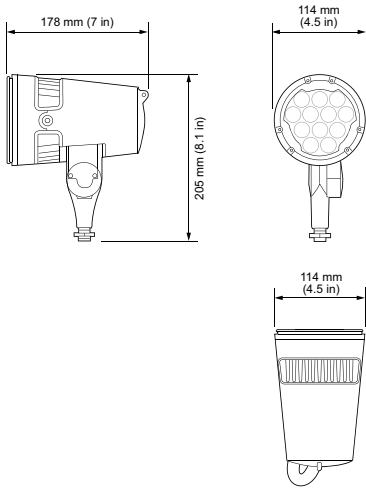

Lumen Maintenance

Threshold [§]	Ambient Temperature	Reported [¶]	Calculated [¶]
L ₅₀	25 °C	100,000	
	50 °C	90,000	

Physical

Dimensions (Height x Width x Depth)	205 x 114 x 178 mm (8.06 x 4.5 x 7.0 in)
--	--

Weight	2 kg (4.4 lb)
--------	---------------

Housing Material	Die-cast aluminium, powder-coated finish
------------------	--

Lens	Tempered glass
------	----------------

Luminaire Connections	152 mm (6 in) flying leads
-----------------------	----------------------------

Luminaire Run Lengths

To calculate luminaire run lengths and total power consumption for your specific installation, download the Configuration Calculator from www.colorkinetics.com/support/install_tool/

Dimensions

Photometrics, 10° x 41° asymmetric spread lens

Photometric data is based on test results from an independent NIST traceable testing lab. IES data is available at www.colorkinetics.com/support/ies.