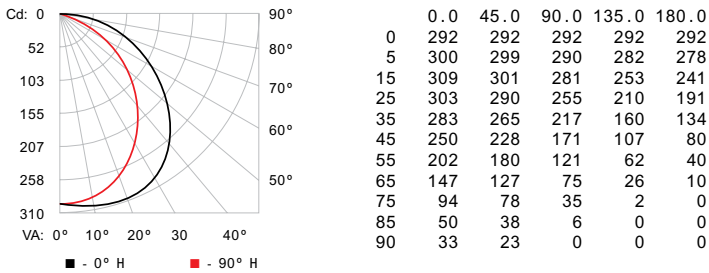

¶ Lumen maintenance figures are based on lifetime prediction graphs supplied by LED source manufacturers. Whenever possible, figures use measurements that comply with IES LM-80-08 testing procedures. In accordance with TM-21-11, Reported values represent the interpolated value based on six times the LM-80-08 total test duration (in hours). Calculated values represent time durations that exceed six times the total test duration.

Dimensions

Photometrics, 3000 K, 914 mm (36 in)

Photometric data is based on test results from an independent NIST traceable testing lab. IES data is available at www.colorkinetics.com/support/ies.

Beam Angle	110°
LED	3000 K
Lumens	736
Efficacy	44.3

Polar Candela Distribution

Zonal Lumen

ZONE	LUMENS	%FIXT
0- 30	221	30.0
0- 40	354	48.0
0- 60	591	80.3
0- 90	730	99.2
90-120	6	0.8
90-130	6	0.8
90-150	6	0.8
90-180	6	0.8
0-180	736	100.0

For lux multiply fc by 10.7