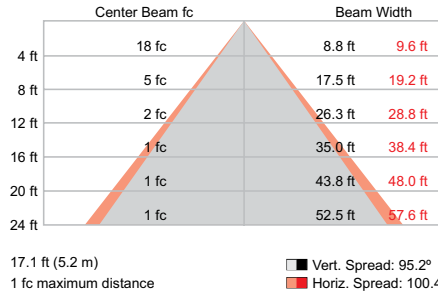

Threshold [§]	Ambient Temperature	Reported [¶]	Calculated [¶]
L ₇₀	50 °C	> 49,000	

Physical

Dimensions (Height x Width x Depth)	43 x 914 x 63.5 mm (1.7 x 36 x 2.5 in)
Weight	1.4 kg (3.1 lb)
Housing Material	White painted metal
Lens	Translucent polycarbonate
Luminaire Connections	Standard wall plug

Dimensions

Photometrics, 3000 K, 914 mm (36 in)

Photometric data is based on test results from an independent NIST traceable testing lab. IES data is available at www.colorkinetics.com/support/ies.

Beam Angle	110°
LED	3000 K
Lumens	736
Efficacy	44.3

Polar Candela Distribution

Zonal Lumen

ZONE	LUMENS	%FIXT
0- 30	221	30.0
0- 40	354	48.0
0- 60	591	80.3
0- 90	730	99.2
90-120	6	0.8
90-130	6	0.8
90-150	6	0.8
90-180	6	0.8
0-180	736	100.0

For lux multiply fc by 10.7

Illuminance at Distance

Coefficients of Utilization - Zonal Cavity Method

Effective Floor Cavity Reflectance: 20%

RC	80			70			50			30			10			0		
Rw	70	50	30	10	70	50	30	10	50	30	10	50	30	10	50	30	10	0
0	119	119	119	119	116	116	116	116	111	111	111	106	106	106	101	101	101	99
1	109	104	100	96	106	102	98	94	97	94	91	93	91	88	89	87	85	83
2	99	91	84	79	97	89	83	78	86	80	76	82	78	74	79	75	72	70
3	91	80	73	66	88	79	71	66	76	69	64	73	68	63	70	66	62	60
4	83	72	63	57	81	70	62	56	68	61	55	65	59	54	63	58	54	51
5	77	64	56	49	75	63	55	49	61	54	48	59	53	48	57	51	47	45
6	71	58	49	43	69	57	49	43	55	48	42	54	47	42	52	46	42	40
7	66	53	44	38	64	52	44	38	50	43	38	49	42	37	47	42	37	35
8	62	48	40	34	60	48	40	34	46	39	34	45	38	34	44	38	33	31
9	58	44	36	31	56	44	36	31	43	36	31	42	35	30	40	35	30	28
10	54	41	33	28	53	41	33	28	40	33	28	39	32	28	38	32	28	26