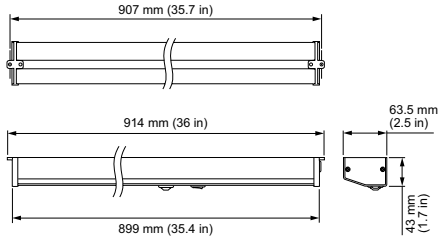

Threshold [§]	Ambient Temperature	Reported [¶]	Calculated [¶]
L ₇₀	50 °C	> 49,000	

Physical

Dimensions (Height x Width x Depth)	43 x 914 x 63.5 mm (1.7 x 36 x 2.5 in)
Weight	1.4 kg (3.1 lb)
Housing Material	White painted metal
Lens	Translucent polycarbonate
Luminaire Connections	Standard wall plug

Dimensions

Photometrics, 3000 K, 914 mm (36 in)

Photometric data is based on test results from an independent NIST traceable testing lab. IES data is available at www.colorkinetics.com/support/ies.

Beam Angle	110°
LED	3000 K
Lumens	736
Efficacy	44.3