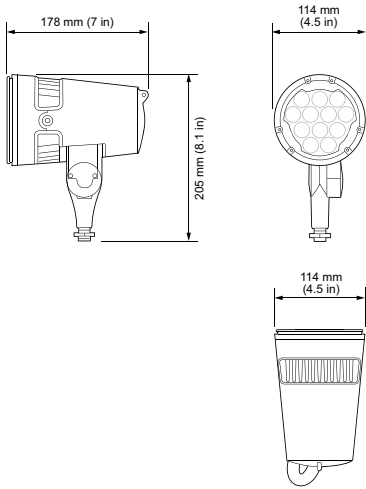

## Physical

Dimensions (Height x Width x Depth)	205 x 114 x 178 mm (8.06 x 4.5 x 7.0 in)
----------------------------------------	------------------------------------------

Weight	2 kg (4.4 lb)
--------	---------------

## Luminaire Run Lengths

To calculate luminaire run lengths and total power consumption for your specific installation, download the Configuration Calculator from [www.colorkinetics.com/support/install\\_tool/](http://www.colorkinetics.com/support/install_tool/)

# Dimensions