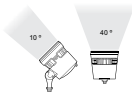

Photometrics, 10° x 41° asymmetric spread lens

Photometric data is based on test results from an independent NIST traceable testing lab. IES data is available at www.colorkinetics.com/support/ies.

Beam Angle	10° x 41°
LED	RGB
Lumens	432
Efficacy (lm/W)	21.3

Illuminance at Distance

	Center Beam fc	Beam Width
4.0 ft	188 fc	0.6 ft 2.7 ft
8.0 ft	47 fc	1.3 ft 5.5 ft
12.0 ft	21 fc	1.9 ft 8.2 ft
16.0 ft	12 fc	2.6 ft 11.0 ft
20.0 ft	8 fc	3.2 ft 13.7 ft
24.0 ft	5 fc	3.9 ft 16.5 ft

■ Vert. Spread: 9.2°
■ Horiz. Spread: 37.9°