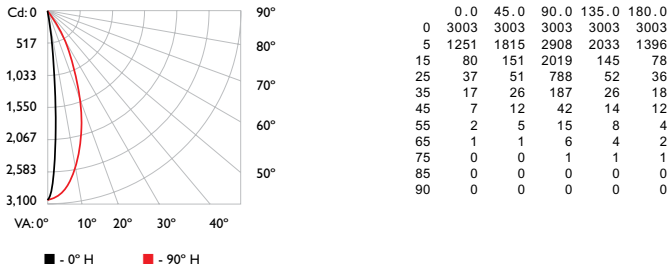

Polar Candela Distribution

Coefficients of Utilization - Zonal Cavity Method

RC	Effective Floor Cavity Reflectance: 20%											
	80		70		50		30		10			
RW	70	50	30	10	70	50	30	10	50	30	10	0
0	119119119119	116116116116	111111111111	106106106	102102102	100						
1	115112110109	112110109107	106105104	103102101	99 98 98	96						
2	111107103101	108105102100	102 99 97	99 97 95	96 95 93	92						
3	107102 98 95	105100 97 94	98 95 92	95 93 91	93 91 90	88						
4	103 97 93 90	101 96 92 89	94 91 88	92 89 87	90 88 86	85						
5	100 93 89 85	98 92 88 85	91 87 84	89 86 84	88 85 83	82						
6	96 90 85 82	95 89 85 82	88 84 81	86 83 81	85 82 80	79						
7	93 86 82 79	92 86 82 79	85 81 78	84 80 78	83 80 77	76						
8	91 84 79 76	90 83 79 76	82 78 76	81 78 75	80 77 75	74						
9	88 81 77 74	87 81 76 74	80 76 73	79 76 73	78 75 73	72						
10	86 79 74 71	85 78 74 71	77 74 71	77 73 71	76 73 71	70						

For lux multiply fc by 10.7

Zonal Lumen

ZONE	LUMENS	%FIXT
0- 30	381	88.2
0- 40	410	94.8
0- 60	429	99.3
0- 90	432	100.0
90-180	0	0.0
0-180	432	100.0