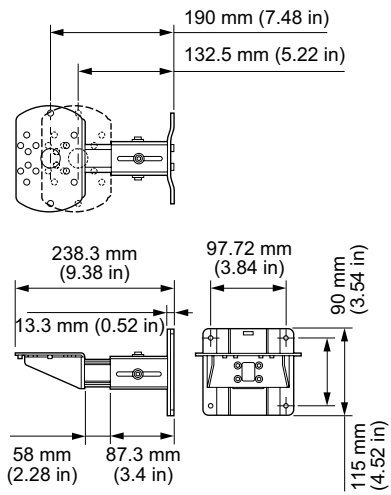

Physical

Dimensions (Height x Width x Depth)	115 x 100 x 238.3 mm (4.52 x 3.93 x 9.38 in)
Weight	0.7 kg (1.6 lb)
Housing	Aluminium
Finish	white powder-coated finish
Corrosion Resistance	Complies with ASTM G85 standard

Certification and Safety

Environment	Dry/Damp/Wet Location
-------------	-----------------------

Dimensions

Part Numbers

Use Item Number when ordering in North America.

Accessory

	Item Number	Item 12NC
Mounting Arm for use with Blast, Graze, Burst, and Vaya Flood, Short, White	120-000201-06	912400135846