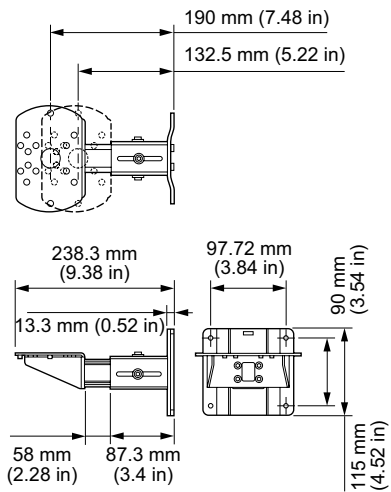

Specifications

Due to continuous improvements and innovations, specifications may change without notice.

Physical

Dimensions (Height x Width x Depth)	115 x 100 x 238.3 mm (4.52 x 3.93 x 9.38 in)
Weight	0.7 kg (1.6 lb)
Housing	Aluminium
Finish	gray powder-coated finish
Corrosion Resistance	Complies with ASTM G85 standard

Certification and Safety

Environment	Dry/Damp/Wet Location

Dimensions