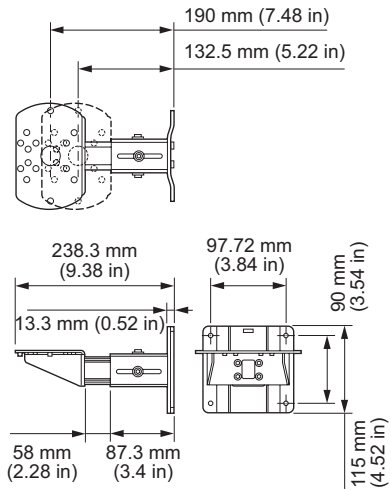

Dimensions <i>(Height x Width x Depth)</i>	115 x 100 x 238.3 mm (4.52 x 3.93 x 9.38 in)
Weight	0.7 kg (1.6 lb)
Housing	Aluminium
Finish	black powder-coated finish
Corrosion Resistance	Complies with ASTM G85 standard

Certification and Safety

Environment	Dry/Damp/Wet Location
-------------	-----------------------

Dimensions

Part Numbers

Use Item Number when ordering in North America.

Accessory

	Item Number	12NC
Mounting Arm, Short, Black	120-000201-00	912400135840