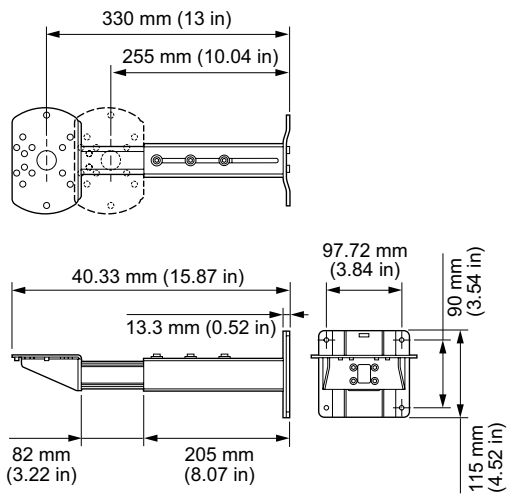

## Physical

Dimensions (Height x Width x Depth)	115 x 100 x 390 mm (4.52 x 3.93 x 15.35 in)
Weight	0.96 kg (2.1 lb)
Housing	Aluminium
Finish	white powder-coated finish
Corrosion Resistance	Complies with ASTM G85 s.tandard

## Dimensions