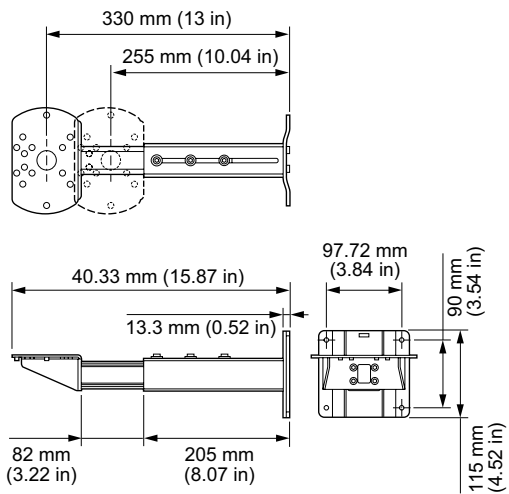

## Physical

Dimensions (Height x Width x Depth)	115 x 100 x 390 mm (4.52 x 3.93 x 15.35 in)
Weight	0.96 kg (2.1 lb)
Housing	Aluminium
Finish	gray powder-coated finish
Corrosion Resistance	Complies with ASTM G85 standard

## Dimensions