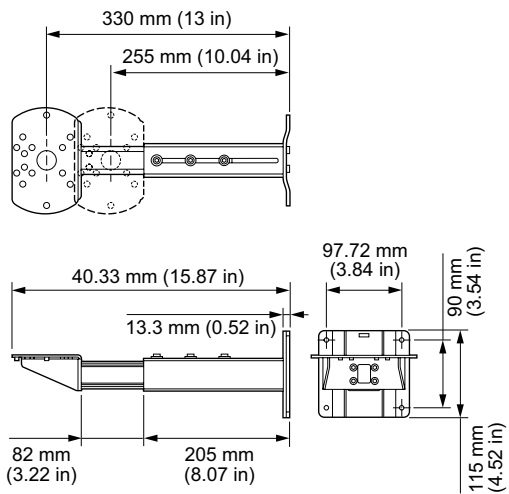

Specifications

Due to continuous improvements and innovations, specifications may change without notice.

Physical

Dimensions (Height x Width x Depth)	115 x 100 x 390 mm (4.52 x 3.93 x 15.35 in)
Weight	0.96 kg (2.1 lb)
Housing	Aluminium
Finish	black powder-coated finish
Corrosion Resistance	Complies with ASTM G85 standard

Certification and Safety

Environment	Dry/Damp/Wet Location

Dimensions