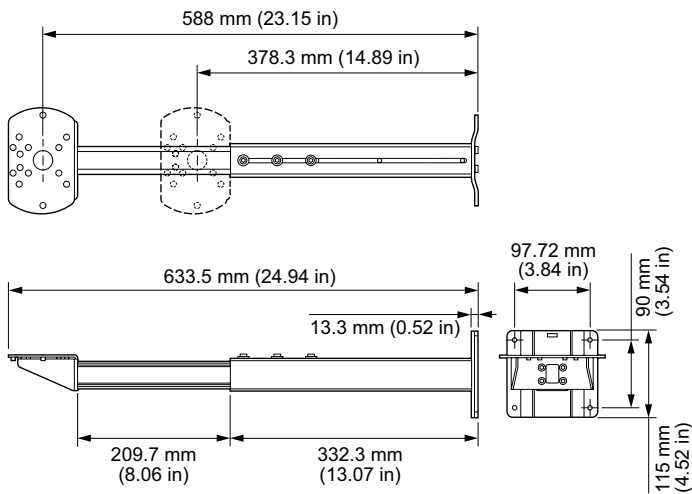

Specifications

Due to continuous improvements and innovations, specifications may change without notice.

Physical

Dimensions (Height x Width x Depth)	115 x 100 x 633.5 mm (4.52 x 3.93 x 24.94 in)
Weight	1.3 kg (2.8 lb)
Housing	Aluminium
Finish	white powder-coated finish
Corrosion Resistance	Complies with ASTM G85 standard

Certification and Safety

Environment	Dry/Damp/Wet Location

Dimensions