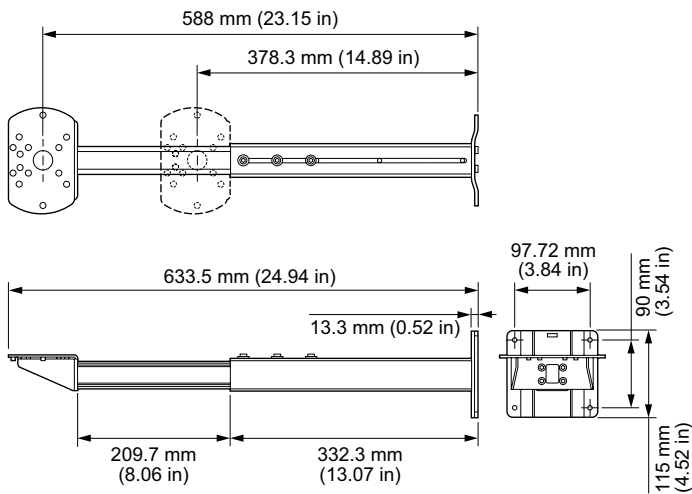

Specifications

Due to continuous improvements and innovations, specifications may change without notice.

Physical

Dimensions (Height x Width x Depth)	115 x 100 x 633.5 mm (4.52 x 3.93 x 24.94 in)
Weight	1.3 kg (2.8 lb)
Housing	Aluminium
Finish	gray powder-coated finish
Corrosion Resistance	Complies with ASTM G85 standard

Certification and Safety

Environment	Dry/Damp/Wet Location

Dimensions