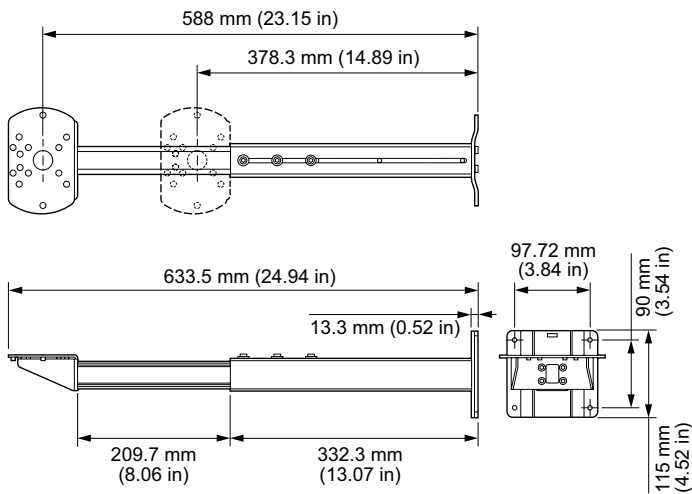

Specifications

Due to continuous improvements and innovations, specifications may change without notice.

Physical

Dimensions (Height x Width x Depth)	115 x 100 x 633.5 mm (4.52 x 3.93 x 24.94 in)
Weight	1.3 kg (2.8 lb)
Housing	Aluminium
Finish	black powder-coated finish
Corrosion Resistance	Complies with ASTM G85 standard

Certification and Safety

Environment	Dry/Damp/Wet Location

Dimensions