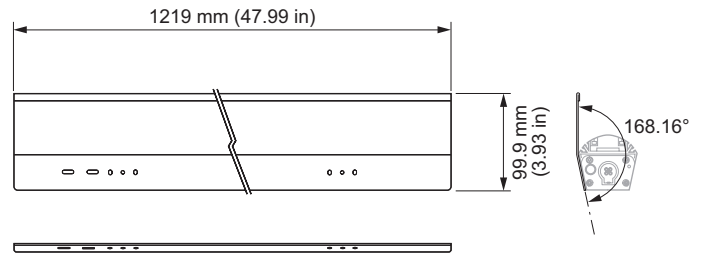

- Clean Sight Lines—Hides both the luminaire and cables from view.
- Design Flexibility—Available in four lengths: 305 mm (1 ft), 610 mm (24 in), 914 mm (36 in), 1219 mm (48 in).
- Flexible Installation—Can be attached to both a vertically or horizontally mounted luminaire.
- Meets ASTM G85 corrosion resistance standard.

## Physical

Dimensions <i>(Height x Width x Depth)</i>	99.9 x 1219 x 76.4 mm (3.93 x 47.99 x 3 in)
Weight	0.46 kg (1 lb)
Housing	Aluminium
Finish	gray powder-coated finish
Corrosion Resistance	Complies with ASTM G85 standard

## Dimensions

Graze Masking Shield

Graze Masking Shield, Mounted