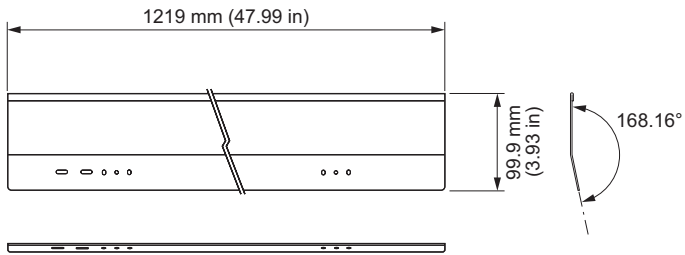

Specifications

Due to continuous improvements and innovations, specifications may change without notice.

Physical

Dimensions <i>(Height x Width x Depth)</i>	99.9 x 1219 x 76.4 mm (3.93 x 47.99 x 3 in)
Weight	0.46 kg (1 lb)
Housing	Aluminium
Finish	gray powder-coated finish
Corrosion Resistance	Complies with ASTM G85 standard

Certification and Safety

Environment	Dry/Damp/Wet Location

Dimensions

Graze Masking Shield