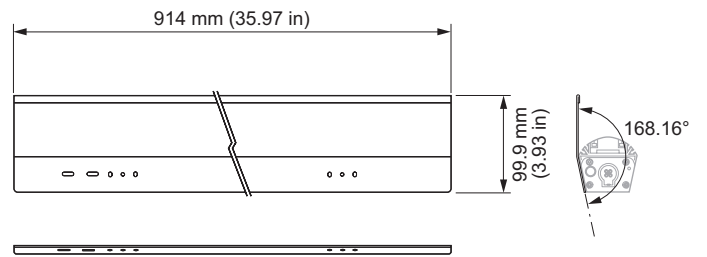

- Clean Sight Lines—Hides both the luminaire and cables from view.
- Design Flexibility—Available in four lengths: 305 mm (1 ft), 610 mm (24 in), 914 mm (36 in), 1219 mm (48 in).
- Flexible Installation—Can be attached to both a vertically or horizontally mounted luminaire.
- Meets ASTM G85 corrosion resistance standard.

For more information, please refer to www.colorkinetics.com/ls/accessories/Graze/

Specifications

Due to continuous improvements and innovations, specifications may change without notice.

Physical

Dimensions <i>(Height x Width x Depth)</i>	99.9 x 914 x 76.4 mm (3.93 x 35.97 x 3 in)
Weight	0.34 kg (0.7 lb)
Housing	Aluminium
Finish	gray powder-coated finish
Corrosion Resistance	Complies with ASTM G85 standard

Certification and Safety

Environment	Dry/Damp/Wet Location
-------------	-----------------------

Dimensions

Graze Masking Shield

Graze Masking Shield, Mounted

Part Numbers

Use Item Number when ordering in North America.