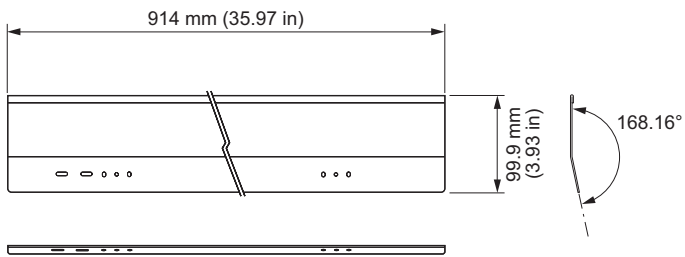

Date: _____
Type: _____
Firm Name: _____
Project: _____

Graze Masking Shield

914 mm (36 in), Grey

ACCESSORY

Masking shield specifically designed for all Graze luminaires

The Graze Masking Shield keeps the luminaire body and any cables out of view. The clean design of the masking shield adds a sleek aesthetic to any lighting installation.

- Clean Sight Lines—Hides both the luminaire and cables from view.
- Design Flexibility—Available in four lengths: 305 mm (1 ft), 610 mm (24 in), 914 mm (36 in), 1219 mm (48 in).
- Flexible Installation—Can be attached to both a vertically or horizontally mounted luminaire.
- Meets ASTM G85 corrosion resistance standard.

For more information, please refer to www.colorkinetics.com/ls/accessories/Graze/

Specifications

Due to continuous improvements and innovations, specifications may change without notice.

Physical

Dimensions <i>(Height x Width x Depth)</i>	99.9 x 914 x 76.4 mm (3.93 x 35.97 x 3 in)
Weight	0.34 kg (0.7 lb)
Housing	Aluminium
Finish	gray powder-coated finish
Corrosion Resistance	Complies with ASTM G85 standard

Certification and Safety

Environment	Dry/Damp/Wet Location
-------------	-----------------------

Dimensions

Graze Masking Shield

Graze Masking Shield, Mounted

Part Numbers

Use Item Number when ordering in North America.