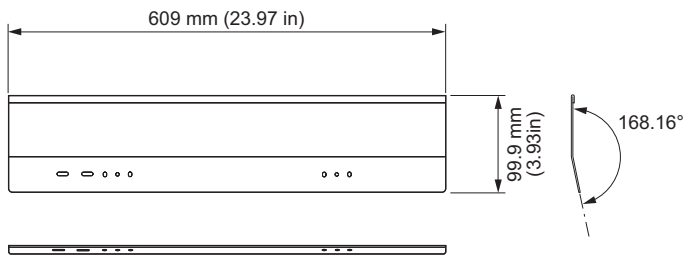

Specifications

Due to continuous improvements and innovations, specifications may change without notice.

Physical

Dimensions <i>(Height x Width x Depth)</i>	99.9 x 609 x 76.4 mm (3.93 x 23.97 x 3 in)
Weight	0.23 kg (0.5 lb)
Housing	Aluminium
Finish	gray powder-coated finish
Corrosion Resistance	Complies with ASTM G85 standard

Certification and Safety

Environment	Dry/Damp/Wet Location

Dimensions

Graze Masking Shield