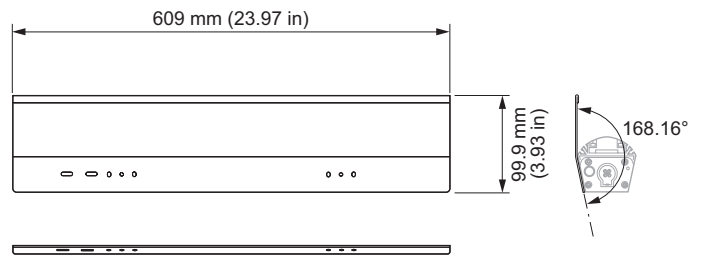

- Clean Sight Lines—Hides both the luminaire and cables from view.
- Design Flexibility—Available in four lengths: 305 mm (1 ft), 610 mm (24 in), 914 mm (36 in), 1219 mm (48 in).
- Flexible Installation—Can be attached to both a vertically or horizontally mounted luminaire.
- Meets ASTM G85 corrosion resistance standard.

## Physical

Dimensions <i>(Height x Width x Depth)</i>	99.9 x 609 x 76.4 mm (3.93 x 23.97 x 3 in)
Weight	0.23 kg (0.5 lb)
Housing	Aluminium
Finish	gray powder-coated finish
Corrosion Resistance	Complies with ASTM G85 standard

## Dimensions

Graze Masking Shield

Graze Masking Shield, Mounted