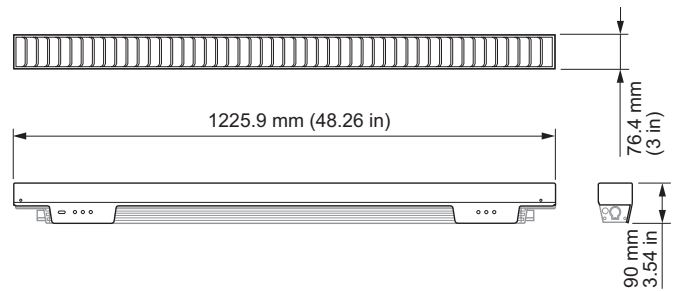

- Mitigate Spill Light—Controls spill light like a masking shield, but with a fraction of the depth.
- Design Flexibility—Available in four lengths: 305 mm (1 ft), 610 mm (24 in), 914 mm (36 in), 1219 mm (48 in).
- Flexible Installation—Can be attached to both a vertically or horizontally mounted luminaire.
- Meets ASTM G85 corrosion resistance standard.

For more information, please refer to www.colorkinetics.com/ls/accessories/Graze/

Specifications

Due to continuous improvements and innovations, specifications may change without notice.

Physical

Dimensions <i>(Height x Width x Depth)</i>	90 x 1225.9 x 76.4 mm (3.54 x 48.26 x 3 in)
Weight	0.4 kg (1 lb)
Housing	Aluminium
Finish	black powder-coated finish
Corrosion Resistance	Complies with ASTM G85 standard

Certification and Safety

Environment	Dry/Damp/Wet Location
-------------	-----------------------

Dimensions

Graze Louver, QLX

Graze Louver, QLX, Mounted

Part Numbers

Use Item Number when ordering in North America.