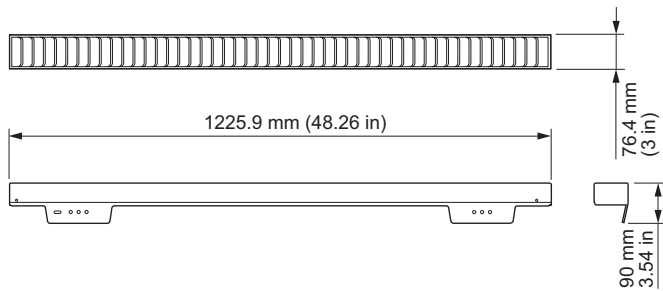

Graze Louver

Date: _____
Type: _____
Firm Name: _____
Project: _____

QLX, 1219 mm (48 in), Black

ACCESSORY

Louver specifically designed for Graze luminaires

The Graze Louver controls unwanted spill light from a luminaire. Available in four lengths, the Graze Louver is available in both QLX and MX/MX4 versions.

- Mitigate Spill Light—Controls spill light like a masking shield, but with a fraction of the depth.
- Design Flexibility—Available in four lengths: 305 mm (1 ft), 610 mm (24 in), 914 mm (36 in), 1219 mm (48 in).
- Flexible Installation—Can be attached to both a vertically or horizontally mounted luminaire.
- Meets ASTM G85 corrosion resistance standard.

For more information, please refer to www.colorkinetics.com/ls/accessories/Graze/

Specifications

Due to continuous improvements and innovations, specifications may change without notice.

Physical

Dimensions <i>(Height x Width x Depth)</i>	90 x 1225.9 x 76.4 mm (3.54 x 48.26 x 3 in)
Weight	0.4 kg (1 lb)
Housing	Aluminium
Finish	black powder-coated finish
Corrosion Resistance	Complies with ASTM G85 standard

Certification and Safety

Environment	Dry/Damp/Wet Location
-------------	-----------------------

Dimensions

Graze Louver, QLX

Graze Louver, QLX, Mounted

Part Numbers

Use Item Number when ordering in North America.