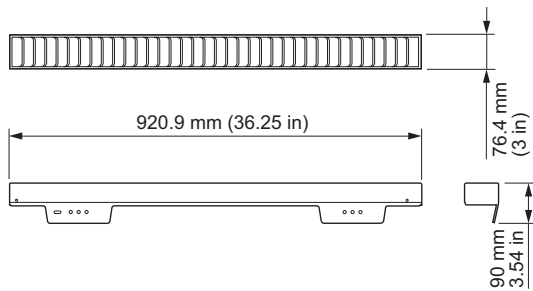

Specifications

Due to continuous improvements and innovations, specifications may change without notice.

Physical

Dimensions <i>(Height x Width x Depth)</i>	90 x 920.9 x 76.4 mm (3.54 x 36.25 x 3 in)
Weight	0.66 kg (1.5 lb)
Housing	Aluminium
Finish	black powder-coated finish
Corrosion Resistance	Complies with ASTM G85 standard

Certification and Safety

Environment	Dry/Damp/Wet Location

Dimensions

Graze Louver, QLX