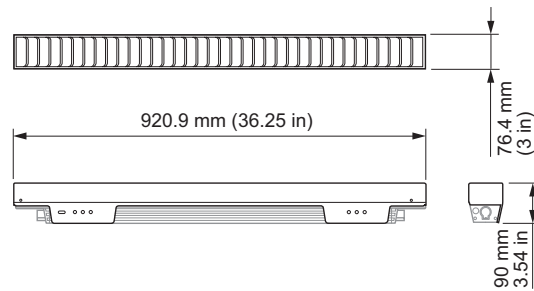

- Mitigate Spill Light—Controls spill light like a masking shield, but with a fraction of the depth.
- Design Flexibility—Available in four lengths: 305 mm (1 ft), 610 mm (24 in), 914 mm (36 in), 1219 mm (48 in).
- Flexible Installation—Can be attached to both a vertically or horizontally mounted luminaire.
- Meets ASTM G85 corrosion resistance standard.

## Physical

Dimensions <i>(Height x Width x Depth)</i>	90 x 920.9 x 76.4 mm (3.54 x 36.25 x 3 in)
Weight	0.66 kg (1.5 lb)
Housing	Aluminium
Finish	black powder-coated finish
Corrosion Resistance	Complies with ASTM G85 standard

## Dimensions

Graze Louver, QLX

Graze Louver, QLX, Mounted