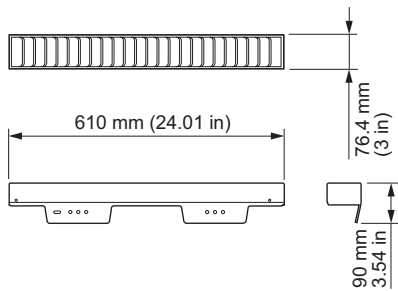

Specifications

Due to continuous improvements and innovations, specifications may change without notice.

Physical

Dimensions <i>(Height x Width x Depth)</i>	90 x 610 x 76.4 mm (3.54 x 24.01 x 3 in)
Weight	0.33 kg (0.7 lb)
Housing	Aluminium
Finish	black powder-coated finish
Corrosion Resistance	Complies with ASTM G85 standard

Certification and Safety

Environment	Dry/Damp/Wet Location

Dimensions

Graze Louver, QLX