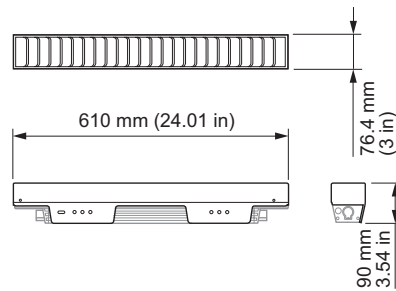

- Mitigate Spill Light—Controls spill light like a masking shield, but with a fraction of the depth.
- Design Flexibility—Available in four lengths: 305 mm (1 ft), 610 mm (24 in), 914 mm (36 in), 1219 mm (48 in).
- Flexible Installation—Can be attached to both a vertically or horizontally mounted luminaire.
- Meets ASTM G85 corrosion resistance standard.

For more information, please refer to www.colorkinetics.com/ls/accessories/Graze/

Specifications

Due to continuous improvements and innovations, specifications may change without notice.

Physical

Dimensions <i>(Height x Width x Depth)</i>	90 x 610 x 76.4 mm (3.54 x 24.01 x 3 in)
Weight	0.33 kg (0.7 lb)
Housing	Aluminium
Finish	black powder-coated finish
Corrosion Resistance	Complies with ASTM G85 standard

Certification and Safety

Environment	Dry/Damp/Wet Location
-------------	-----------------------

Dimensions

Graze Louver, QLX

Graze Louver, QLX, Mounted

Part Numbers

Use Item Number when ordering in North America.