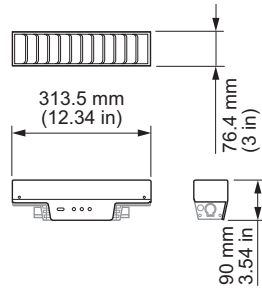

- Mitigate Spill Light—Controls spill light like a masking shield, but with a fraction of the depth.
- Design Flexibility—Available in four lengths: 305 mm (1 ft), 610 mm (24 in), 914 mm (36 in), 1219 mm (48 in).
- Flexible Installation—Can be attached to both a vertically or horizontally mounted luminaire.
- Meets ASTM G85 corrosion resistance standard.

For more information, please refer to www.colorkinetics.com/ls/accessories/Graze/

Specifications

Due to continuous improvements and innovations, specifications may change without notice.

Physical

Dimensions <i>(Height x Width x Depth)</i>	90 x 313.5 x 76.4 mm (3.54 x 12.34 x 3 in)
Weight	0.16 kg (0.4 lb)
Housing	Aluminium
Finish	black powder-coated finish
Corrosion Resistance	Complies with ASTM G85 standard

Certification and Safety

Environment	Dry/Damp/Wet Location
-------------	-----------------------

Dimensions

Graze Louver, QLX

Graze Louver, QLX, Mounted

Part Numbers

Use Item Number when ordering in North America.