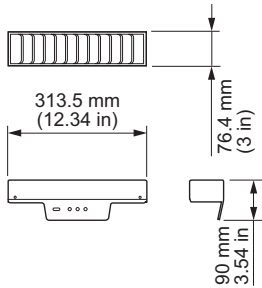

Specifications

Due to continuous improvements and innovations, specifications may change without notice.

Physical

Dimensions <i>(Height x Width x Depth)</i>	90 x 313.5 x 76.4 mm (3.54 x 12.34 x 3 in)
Weight	0.16 kg (0.4 lb)
Housing	Aluminium
Finish	black powder-coated finish
Corrosion Resistance	Complies with ASTM G85 standard

Certification and Safety

Environment	Dry/Damp/Wet Location

Dimensions

Graze Louver, QLX