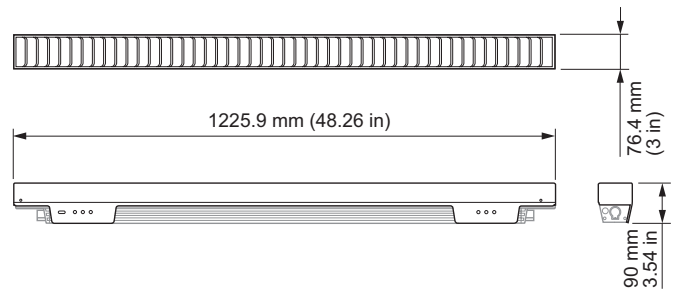

- Mitigate Spill Light—Controls spill light like a masking shield, but with a fraction of the depth.
- Design Flexibility—Available in four lengths: 305 mm (1 ft), 610 mm (24 in), 914 mm (36 in), 1219 mm (48 in).
- Flexible Installation—Can be attached to both a vertically or horizontally mounted luminaire.
- Meets ASTM G85 corrosion resistance standard.

For more information, please refer to www.colorkinetics.com/ls/accessories/Graze/

Specifications

Due to continuous improvements and innovations, specifications may change without notice.

Physical

Dimensions <i>(Height x Width x Depth)</i>	90 x 1225.9 x 76.4 mm (3.54 x 48.26 x 3 in)
Weight	0.4 kg (1 lb)
Housing	Aluminium
Finish	black powder-coated finish
Corrosion Resistance	Complies with ASTM G85 standard

Certification and Safety

Environment	Dry/Damp/Wet Location
-------------	-----------------------

Dimensions

Graze Louver, MX/MX4

Graze Louver, MX/MX4, Mounted

Part Numbers

Use Item Number when ordering in North America.