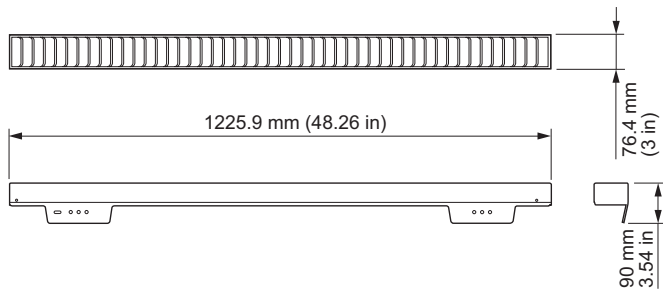

Graze Louver

Date: _____
Type: _____
Firm Name: _____
Project: _____

MX/MX4, 1219 mm (48 in), Black

ACCESSORY

Louver specifically designed for Graze luminaires

The Graze Louver controls unwanted spill light from a luminaire. Available in four lengths, the Graze Louver is available in both QLX and MX/MX4 versions.

- Mitigate Spill Light—Controls spill light like a masking shield, but with a fraction of the depth.
- Design Flexibility—Available in four lengths: 305 mm (1 ft), 610 mm (24 in), 914 mm (36 in), 1219 mm (48 in).
- Flexible Installation—Can be attached to both a vertically or horizontally mounted luminaire.
- Meets ASTM G85 corrosion resistance standard.

For more information, please refer to www.colorkinetics.com/ls/accessories/Graze/

Specifications

Due to continuous improvements and innovations, specifications may change without notice.

Physical

Dimensions <i>(Height x Width x Depth)</i>	90 x 1225.9 x 76.4 mm (3.54 x 48.26 x 3 in)
Weight	0.4 kg (1 lb)
Housing	Aluminium
Finish	black powder-coated finish
Corrosion Resistance	Complies with ASTM G85 standard

Certification and Safety

Environment	Dry/Damp/Wet Location
-------------	-----------------------

Dimensions

Graze Louver, MX/MX4

Graze Louver, MX/MX4, Mounted

Part Numbers

Use Item Number when ordering in North America.