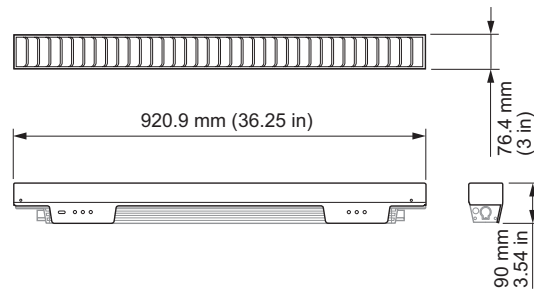

- Mitigate Spill Light—Controls spill light like a masking shield, but with a fraction of the depth.
- Design Flexibility—Available in four lengths: 305 mm (1 ft), 610 mm (24 in), 914 mm (36 in), 1219 mm (48 in).
- Flexible Installation—Can be attached to both a vertically or horizontally mounted luminaire.
- Meets ASTM G85 corrosion resistance standard.

## Physical

Dimensions <i>(Height x Width x Depth)</i>	90 x 920.9 x 76.4 mm (3.54 x 36.25 x 3 in)
Weight	0.66 kg (1.5 lb)
Housing	Aluminium
Finish	black powder-coated finish
Corrosion Resistance	Complies with ASTM G85 standard

## Dimensions

Graze Louver, MX/MX4

Graze Louver, MX/MX4, Mounted