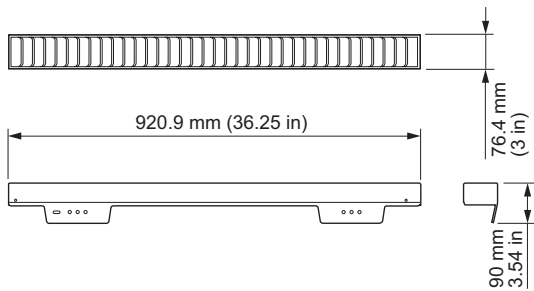

Specifications

Due to continuous improvements and innovations, specifications may change without notice.

Physical

Dimensions <i>(Height x Width x Depth)</i>	90 x 920.9 x 76.4 mm (3.54 x 36.25 x 3 in)
Weight	0.66 kg (1.5 lb)
Housing	Aluminium
Finish	black powder-coated finish
Corrosion Resistance	Complies with ASTM G85 standard

Certification and Safety

Environment	Dry/Damp/Wet Location

Dimensions

Graze Louver, MX/MX4