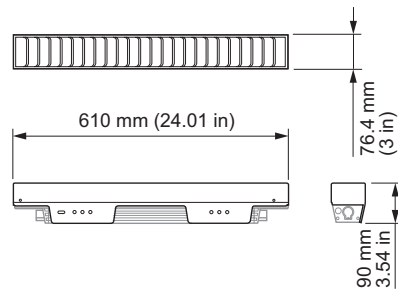

The Graze Louver controls unwanted spill light from a luminaire. Available in four lengths, the Graze Louver is available in both QLX and MX/MX4 versions.

- Mitigate Spill Light—Controls spill light like a masking shield, but with a fraction of the depth.
- Design Flexibility—Available in four lengths: 305 mm (1 ft), 610 mm (24 in), 914 mm (36 in), 1219 mm (48 in).
- Flexible Installation—Can be attached to both a vertically or horizontally mounted luminaire.
- Meets ASTM G85 corrosion resistance standard.

For more information, please refer to www.colorkinetics.com/ls/accessories/Graze/

Specifications

Due to continuous improvements and innovations, specifications may change without notice.

Physical

Dimensions <i>(Height x Width x Depth)</i>	90 x 610 x 76.4 mm (3.54 x 24.01 x 3 in)
Weight	0.33 kg (0.7 lb)
Housing	Aluminium
Finish	black powder-coated finish
Corrosion Resistance	Complies with ASTM G85 standard

Certification and Safety

Environment	Dry/Damp/Wet Location
-------------	-----------------------

Dimensions

Graze Louver, MX/MX4

Graze Louver, MX/MX4, Mounted

Part Numbers

Use Item Number when ordering in North America.