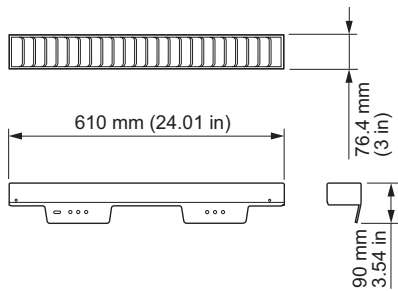

Graze Louver

Date: _____

Type: _____

Firm Name: _____

Project: _____

MX/MX4, 610 mm (24 in), Black

ACCESSORY

Louver specifically designed for Graze luminaires

The Graze Louver controls unwanted spill light from a luminaire. Available in four lengths, the Graze Louver is available in both QLX and MX/MX4 versions.

- Mitigate Spill Light—Controls spill light like a masking shield, but with a fraction of the depth.
- Design Flexibility—Available in four lengths: 305 mm (1 ft), 610 mm (24 in), 914 mm (36 in), 1219 mm (48 in).
- Flexible Installation—Can be attached to both a vertically or horizontally mounted luminaire.
- Meets ASTM G85 corrosion resistance standard.

For more information, please refer to www.colorkinetics.com/ls/accessories/Graze/

Specifications

Due to continuous improvements and innovations, specifications may change without notice.

Physical

Dimensions <i>(Height x Width x Depth)</i>	90 x 610 x 76.4 mm (3.54 x 24.01 x 3 in)
Weight	0.33 kg (0.7 lb)
Housing	Aluminium
Finish	black powder-coated finish
Corrosion Resistance	Complies with ASTM G85 standard

Certification and Safety

Environment	Dry/Damp/Wet Location
-------------	-----------------------

Dimensions

Graze Louver, MX/MX4

Graze Louver, MX/MX4, Mounted

Part Numbers

Use Item Number when ordering in North America.