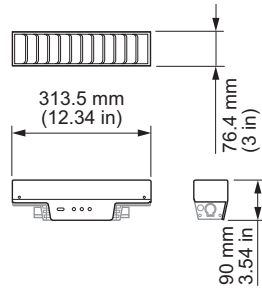

For more information, please refer to www.colorkinetics.com/ls/accessories/Graze/

Specifications

Due to continuous improvements and innovations, specifications may change without notice.

Physical

Dimensions <i>(Height x Width x Depth)</i>	90 x 313.5 x 76.4 mm (3.54 x 12.34 x 3 in)
Weight	0.16 kg (0.4 lb)
Housing	Aluminium
Finish	black powder-coated finish
Corrosion Resistance	Complies with ASTM G85 standard

Certification and Safety

Environment	Dry/Damp/Wet Location
-------------	-----------------------

Dimensions

Graze Louver, MX/MX4

Graze Louver, MX/MX4, Mounted

Part Numbers

Use Item Number when ordering in North America.

Accessory

	Item Number	12NC
Graze Louver, MX/MX4, 305 mm (1 ft), Black	120-000202-00	912400135849

Additional Accessories

Graze Louver, MX/MX4, 610 mm (24 in)	120-000202-01	912400135850
Graze Louver, MX/MX4, 914 mm (36 in)	120-000202-02	912400135851
Graze Louver, MX/MX4, 1219 mm (48 in)	120-000202-03	912400135852
Mounting Arm, Short, Black	120-000201-01	912400135841
Mounting Arm, Medium, Black	120-000201-02	912400135842
Mounting Arm, Long, Black	120-000201-03	912400135843
Mounting Arm, Short, Gray	120-000201-04	912400135844
Mounting Arm, Medium, Gray	120-000201-05	912400135845
Mounting Arm, Long, Gray	120-000201-06	912400135846
Mounting Arm, Short, White	120-000201-07	912400135847
Mounting Arm, Medium, White	120-000201-08	912400135848
Mounting Arm, Long, White	120-000201-09	912400135849
Graze Masking Shield, 305 mm (1 ft)	120-000203-01	912400135858
Graze Masking Shield, 610 mm (24 in)	120-000203-02	912400135859
Graze Masking Shield, 914 mm (36 in)	120-000203-03	912400135860
Graze Masking Shield, 1219 mm (48 in)	120-000203-04	912400135861