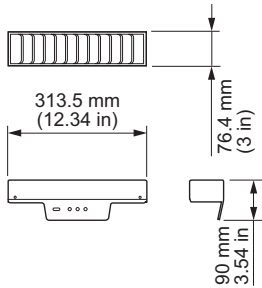

- Mitigate Spill Light—Controls spill light like a masking shield, but with a fraction of the depth.
- Design Flexibility—Available in four lengths: 305 mm (1 ft), 610 mm (24 in), 914 mm (36 in), 1219 mm (48 in).
- Flexible Installation—Can be attached to both a vertically or horizontally mounted luminaire.
- Meets ASTM G85 corrosion resistance standard.

For more information, please refer to www.colorkinetics.com/ls/accessories/Graze/

Specifications

Due to continuous improvements and innovations, specifications may change without notice.

Physical

Dimensions <i>(Height x Width x Depth)</i>	90 x 313.5 x 76.4 mm (3.54 x 12.34 x 3 in)
Weight	0.16 kg (0.4 lb)
Housing	Aluminium
Finish	black powder-coated finish
Corrosion Resistance	Complies with ASTM G85 standard

Certification and Safety

Environment	Dry/Damp/Wet Location
-------------	-----------------------

Dimensions

Graze Louver, MX/MX4

Graze Louver, MX/MX4, Mounted

Part Numbers

Use Item Number when ordering in North America.